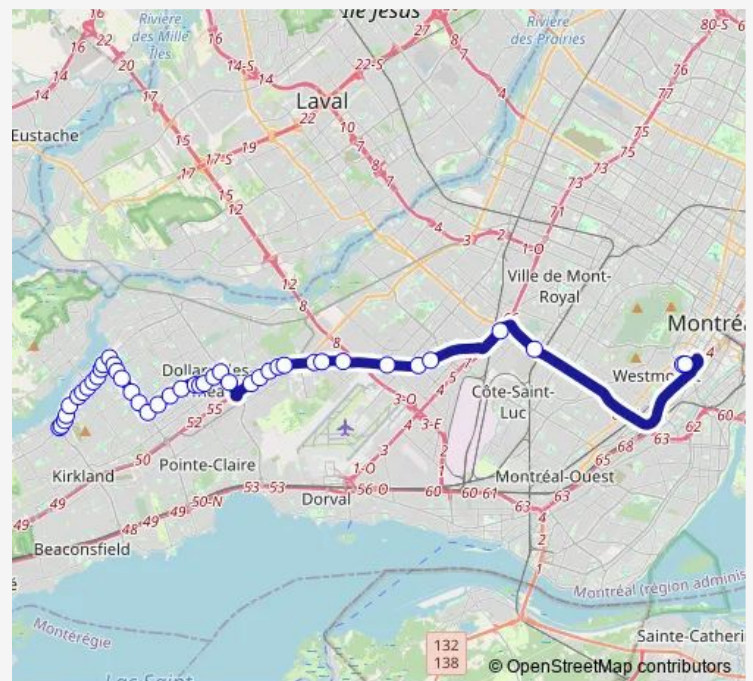

### Route schedule

de Pierrefonds / Saint-Charles — Station Atwater (Tupper / Atwater)

Monday 03:00-02:15<sup>+1</sup>

Tuesday 03:00-02:15<sup>+1</sup>

Wednesday 03:00-02:15<sup>+1</sup>

Thursday 03:00-02:15<sup>+1</sup>

### Route info

Direction: de Pierrefonds / Saint-Charles

Stops: 43

Trip Duration: 0 hour 55 min

de Salaberry / Tecumseh

De Salaberry / D'Iberville

de Salaberry / Hôtel-de-Ville

de Salaberry / Hôtel-de-Ville

## Route schedule

Station Atwater (Tupper / Atwater) — de Pierrefonds / Saint-Charles

Monday 03:00-02:15<sup>+1</sup>

Tuesday 03:00-02:15<sup>+1</sup>

Wednesday 03:00-02:15<sup>+1</sup>

Thursday 03:00-02:15<sup>+1</sup>

## Route info

Direction: Station Atwater (Tupper / Atwater)

Stops: 51

Trip Duration: 1 hour 5 min

Saint-Jean / Lake

Saint-Jean / Roger-Pilon

Saint-Jean / Ernest

Saint-Jean / Anselme-Lavigne