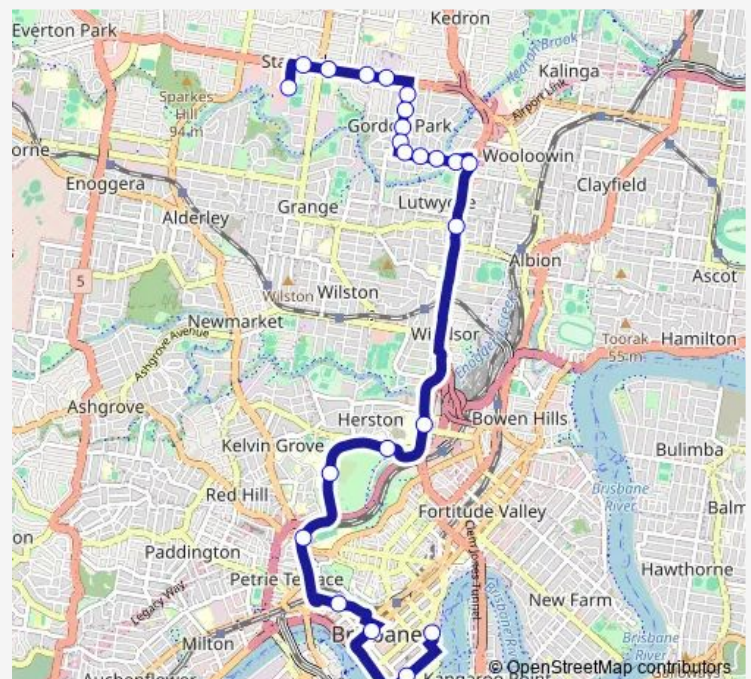

QUT Kelvin Grove station, platform 1

Normanby station, platform 1

Roma Street busway, platform 2

Ann Street Stop 12 at City Hall

### Route schedule

Stafford City — Eagle Street Stop 155 near Charlotte St

Monday 07:25-08:20

Tuesday 07:25-08:20

Wednesday 07:25-08:20

Thursday 07:25-08:20

Friday 07:25-08:20

Saturday —

### Route info

Direction: Stafford City

Stops: 23

Trip Duration: 0 hour 48 min

376 — Stafford - City Express

Margaret Street Stop 94 near George St

Eagle Street Stop 155 near Charlotte St

**Direction**

## Route schedule

Charlotte Street Stop 90 near Market St — Stafford City

Monday 16:35-17:35

Tuesday 16:35-17:35

Wednesday 16:35-17:35

Thursday 16:35-17:35

Friday 16:35-17:35

Saturday —