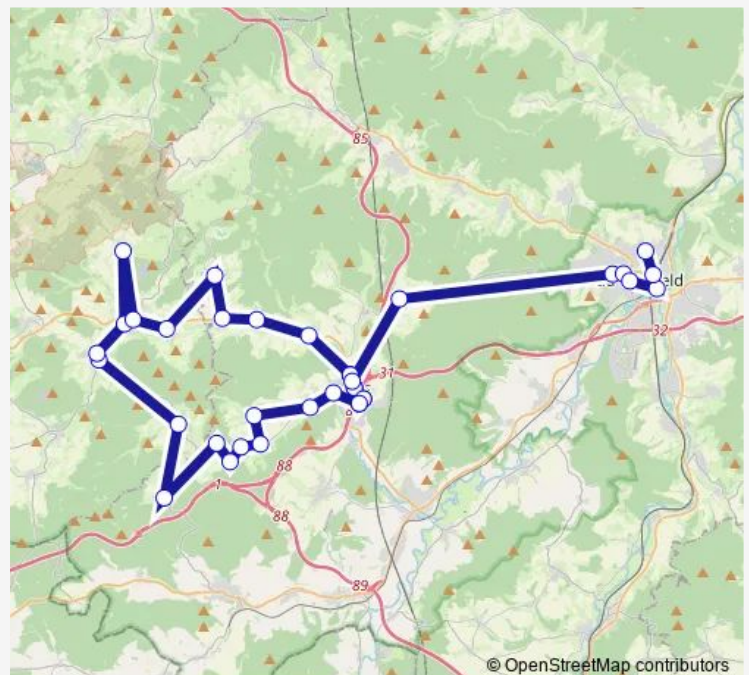

Saturday —

Sunday —

Route info

Direction: Kirchheim Ortsmitte

Stops: 44

Trip Duration: 1 hour 45 min

© OpenStreetMap contributors

■ 376

BusMaps

Oberaula-Hausen Mitte

Oberaula-Ibra

Breitenbach(Herzberg)-Machtlos

Kirchheim-Kemmerode

Kirchheim Kirchheim Campingplatz

Kirchheim Seepark

Kirchheim-Reiboldshausen

Wednesday 16:45

Thursday 16:45

Friday 16:45

Saturday —

Sunday —

Route info

Direction: Bad Hersfeld Klinikum

Stops: 37

Friday 11:40

Saturday —

Sunday —

Route info

Direction: Bad Hersfeld Bahnhof

Stops: 37

Trip Duration: 1 hour 34 min

Oberaula Apotheke