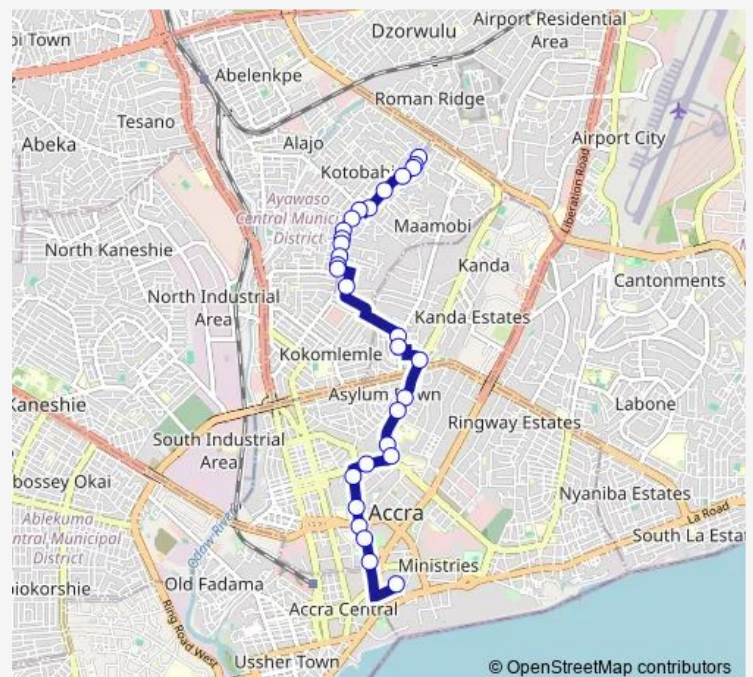

### Route schedule

Pig Farm Station — Accra New Tema Station

Monday 06:00

Tuesday 06:00

Wednesday 06:00

Thursday 06:00

Friday 06:00

Saturday 06:00

### Route info

Direction: Pig Farm Station

Stops: 29

Trip Duration: 0 hour 32 min

376 — Pigfarm ↔ Accra New Tema Station

Ridge

Mental

Museum

## Route schedule

Accra New Tema Station — Pig Farm

Monday 06:00

---

Tuesday 06:00

---

Wednesday 06:00

---

## Route info

Direction: Accra New Tema Station

Stops: 29

Trip Duration: 0 hour 35 min

Abavana

Club 1000

Top Class

Pig Farm