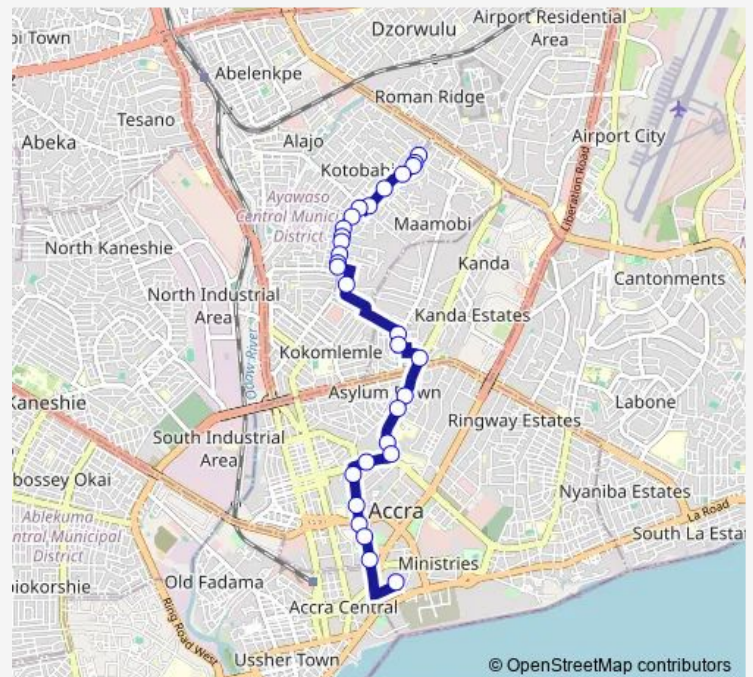

### Route schedule

Pig Farm Station — Accra New Tema Station

Monday 06:00

Tuesday 06:00

Wednesday 06:00

Thursday 06:00

Friday 06:00

Saturday 06:00

### Route info

Direction: Pig Farm Station

Stops: 29

Trip Duration: 0 hour 32 min

376 — Pigfarm ↔ Accra New Tema Station

Ridge

Mental

Museum

## Route schedule

Accra New Tema Station — Pig Farm

Monday 06:00

---

Tuesday 06:00

---

Wednesday 06:00

---

## Route info

Direction: Accra New Tema Station

Stops: 29

Trip Duration: 0 hour 35 min

Abavana

Club 1000

Top Class

Pig Farm