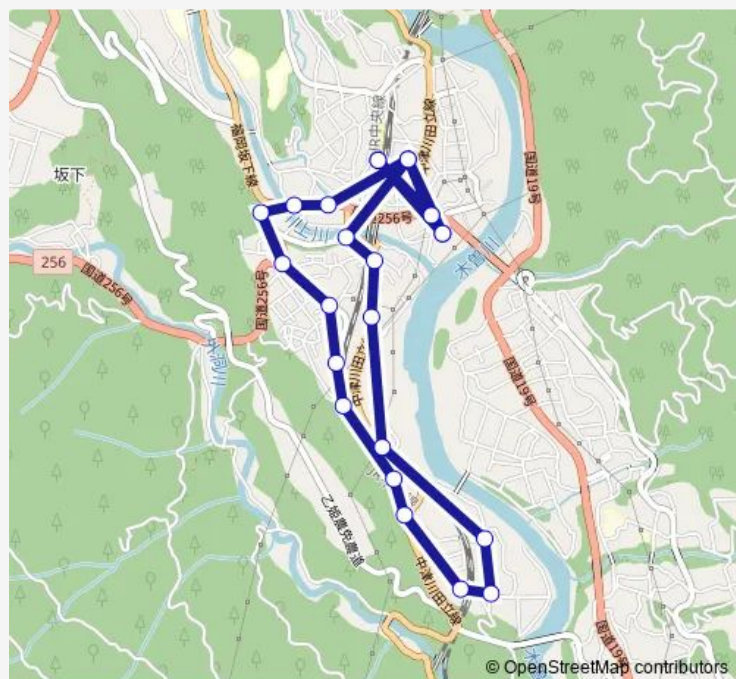

### Direction

坂下駅前 — 坂下駅前

24 stops

[Open route schedule](#)

- 坂下駅前
- きりら坂下
- 弥栄橋
- 坂下診療所
- 坂下橋
- 阿弥陀様前
- 西方寺公会堂
- 坂下処理場前
- 握公会堂下
- 下島 (坂下)
- 元庄屋前
- 上握
- 握坂
- 小田垣外
- 上砂護地谷
- 高部公会堂
- 高部
- 坂下新橋
- 島平西
- 島平東
- 坂下診療所

### Route schedule

坂下駅前 — 坂下駅前

Monday	—
Tuesday	08:45-11:30
Wednesday	—
Thursday	08:45-11:30
Friday	—
Saturday	—
Sunday	—

### Route info

Direction: 坂下駅前

Stops: 24

Trip Duration: 0 hour 30 min

きりら坂下

弥栄橋

坂下駅前

西方寺・握・高部線 Bus time schedules and route maps are available in an offline PDF at [busmaps.com](https://busmaps.com). Use the [busmaps.com](https://busmaps.com) website to see live bus times, train schedule or subway schedule, and step-by-step directions for all public transit in Nakatsugawa

The schedule is provided in the local timezone. Times with "(+1)" indicate departures on the next day.

PDF file created on 2025-01-16

2024 BusMaps.com - All Rights Reserved