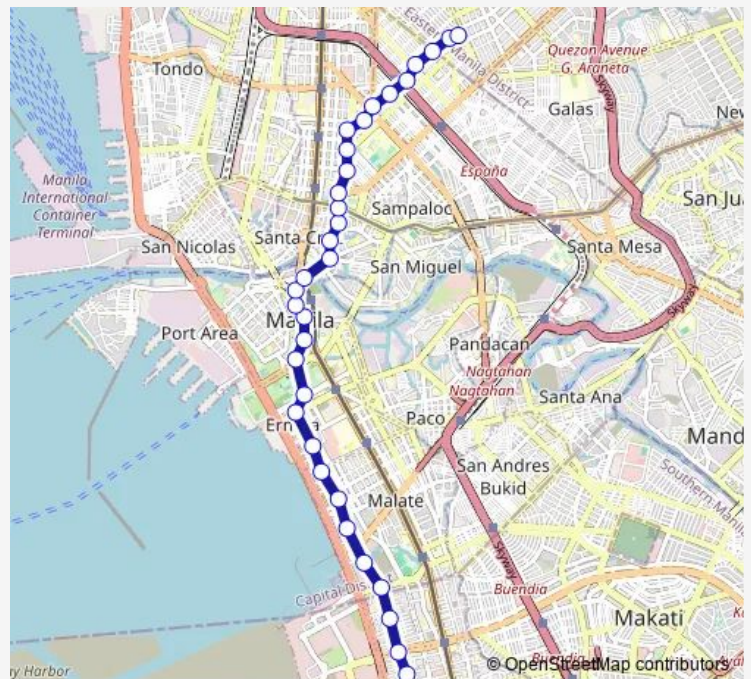

### Route schedule

Antonio Arnaiz Ave / F.B. Harrison St Intersection — Community Centre, San Isidro Labrador, Quezon City

Monday 00:00

Tuesday 00:00

Wednesday 00:00

Thursday 00:00

Friday 00:00

Saturday 00:00

### Route info

Direction: Antonio Arnaiz Ave / F.B. Harrison St Intersection

Stops: 35

Trip Duration: 0 hour 48 min

■ Dapitan - Libertad via Mabini

Quezon Blvd, Manila

Quezon Blvd, Manila

Claro M. Recto Ave / Quezon Blvd Intersection, Manila