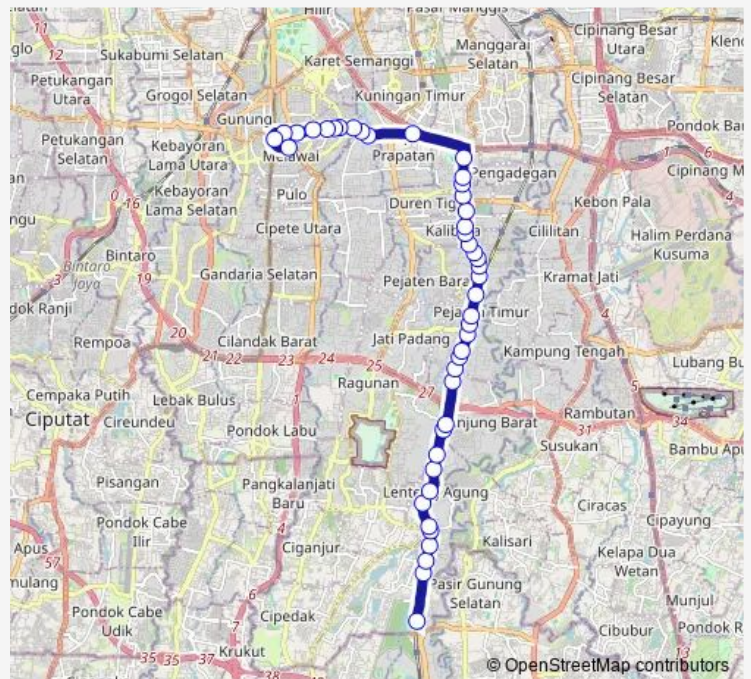

Jln. Siaga Bakti 2

Route schedule

Univ. Indonesia — Blok M Jalur 3

Monday 05:00

Tuesday 05:00

Wednesday 05:00

Thursday 05:00

Friday 05:00

Saturday —

Sunday —

Route info

Direction: Univ. Indonesia

Stops: 44

Trip Duration: 1 hour 32 min

9h — Universitas Indonesia - Blok M

Brimob Pejaten Barat 2

Thursday 05:00

Friday 05:00

Saturday —

Sunday —

Route info

Direction: Blok M Jalur 3

Stops: 44

Trip Duration: 1 hour 30 min