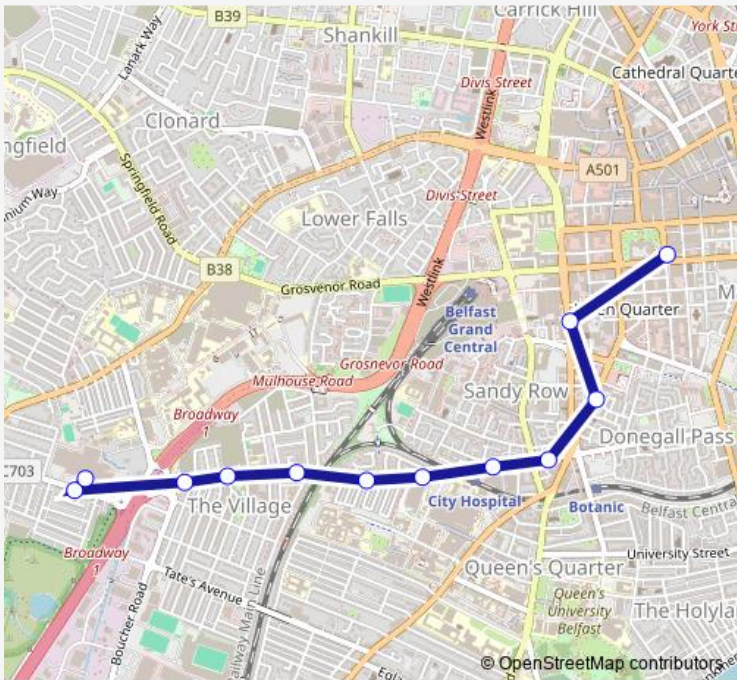

Route schedule
 Donegall Square East — Park Centre Terminus

Monday	10:20-16:20
Tuesday	10:20-16:20
Wednesday	10:20-16:20
Thursday	10:20-16:20
Friday	10:20-16:20
Saturday	—
Sunday	—

Route info
 Direction: Donegall Square East
 Stops: 12
 Trip Duration: 0 hour 30 min

9H — Park Centre - City Centre **BusMaps**

Direction

Park Centre Terminus — Wellington Place

14 stops

[Open route schedule](#)

Park Centre Terminus

Glenmachan Street

Tates Avenue

Donegall Parade

Donegall Avenue

Pembroke Street

Egeria Street

Abingdon Drive

Oban Street

Belfast Hostelling International

Albion Street

Thursday 10:54-16:51

Friday 10:54-16:51

Saturday —

Sunday —

Route info

Direction: Park Centre Terminus

Stops: 14

Trip Duration: 0 hour 19 min