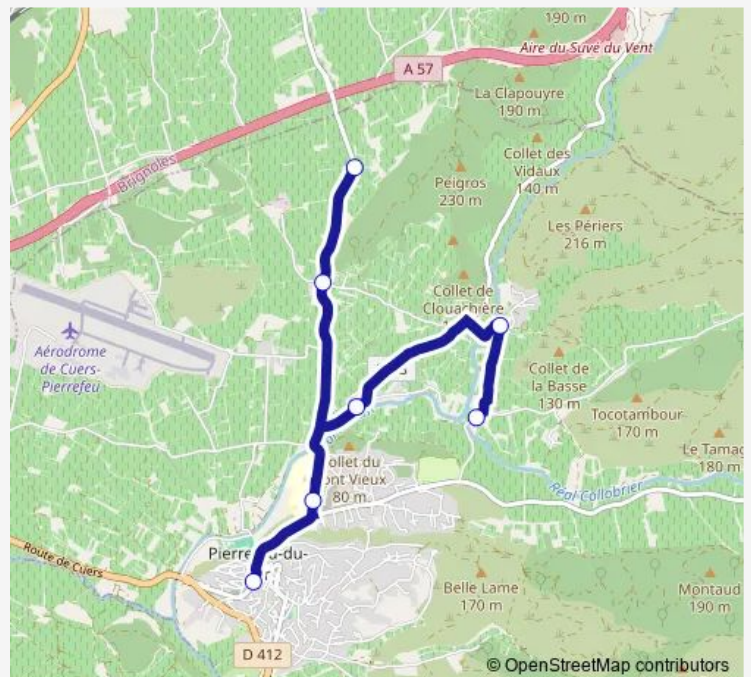

Direction

La Tuiliere — Ecole Anatole France

7 stops

[Open route schedule](#)

La Tuiliere

La Portaniere

Les Platanes

Les Limacons

Thursday 07:40

Friday 07:40

Saturday —

Sunday —

Route info

Direction: La Tuiliere

Stops: 7

Trip Duration: 0 hour 45 min

Direction

Ecole Anatole France — L Aumerade

8 stops

[Open route schedule](#)

Ecole Anatole France

Tour Sainte Anne

Les Marronniers

La Tuiliere

Friday 16:40

Saturday —

Sunday —

Route info

Direction: Ecole Anatole France

Stops: 5

Trip Duration: 0 hour 30 min

Direction