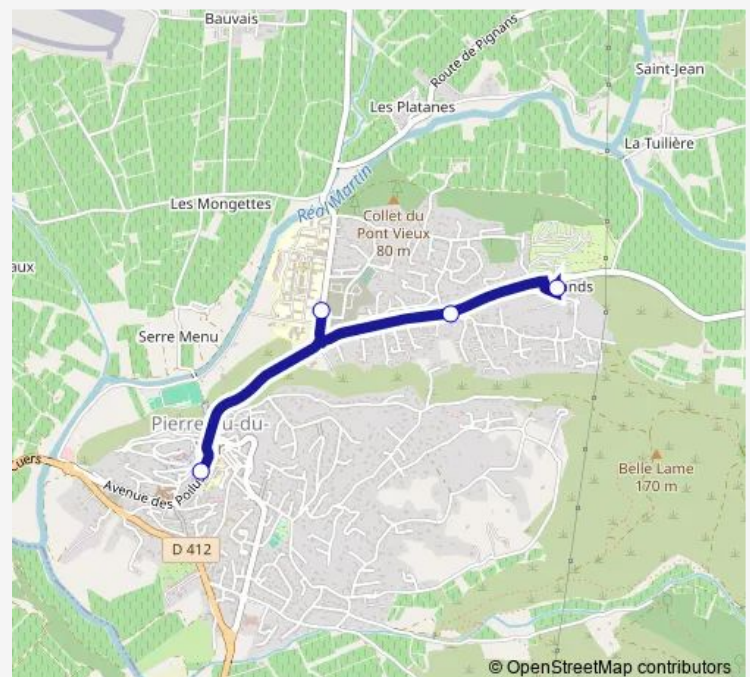

Direction

Ecole Anatole France — Hopital

4 stops

[Open route schedule](#)

Ecole Anatole France

La Joselette

Complexe Sportif

Hopital

Route schedule

Ecole Anatole France — Hopital

Monday	16:40
Tuesday	16:40
Wednesday	—
Thursday	16:40
Friday	16:40
Saturday	—
Sunday	—

Route info

Direction: Ecole Anatole France

Stops: 4

Trip Duration: 0 hour 30 min

Direction

Ecole Anatole France — L Aumerade

9 stops

[Open route schedule](#)

Ecole Anatole France

Tour Sainte Anne

Les Marronniers

Cooperative

Monday 07:32

Tuesday 07:32

Wednesday —

Thursday 07:32

Friday 07:32

Saturday —

Sunday —

Route info