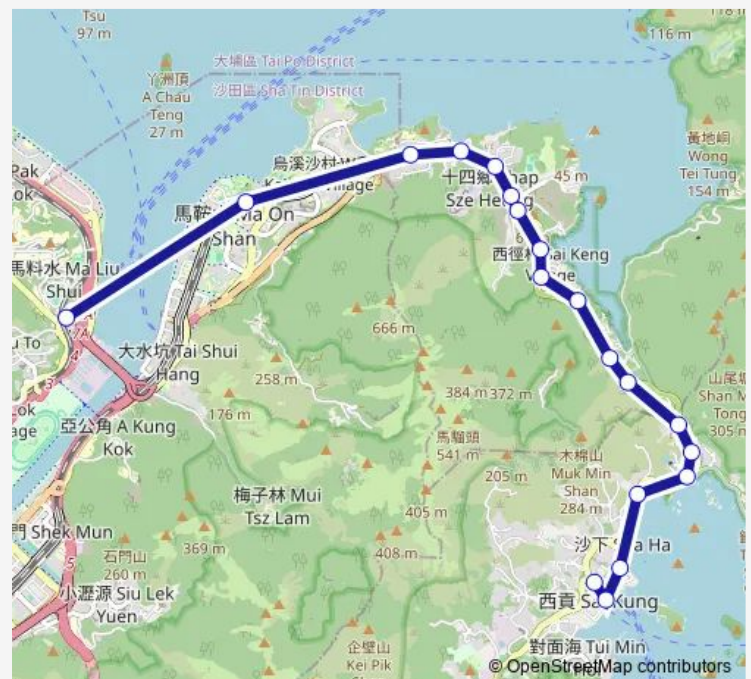

[Kmb] MAK Pin

[Kmb] TAI Wan

[Kmb] MEI TAK Street

[Ctb] SAI Kung[[Kmb] SAI Kung BUS Terminus

[Kmb] SAI Kung North (SAI Kung Police Station)

Route schedule

[Ctb] University Station[[Kmb] University Station — [Kmb] SAI Kung North (SAI Kung Police Station)

Monday	—
Tuesday	—
Wednesday	—
Thursday	—
Friday	—
Saturday	—
Sunday	07:30

Route info

Direction: [Ctb] University Station[[Kmb] University Station

Stops: 19

Trip Duration: 0 hour 32 min

■ 99r — SAI Kung North (SAI Kung Police Station) - University Station

Monday —

Tuesday —

Wednesday —

Thursday —

Friday —

Saturday —

Sunday 08:30

Route info