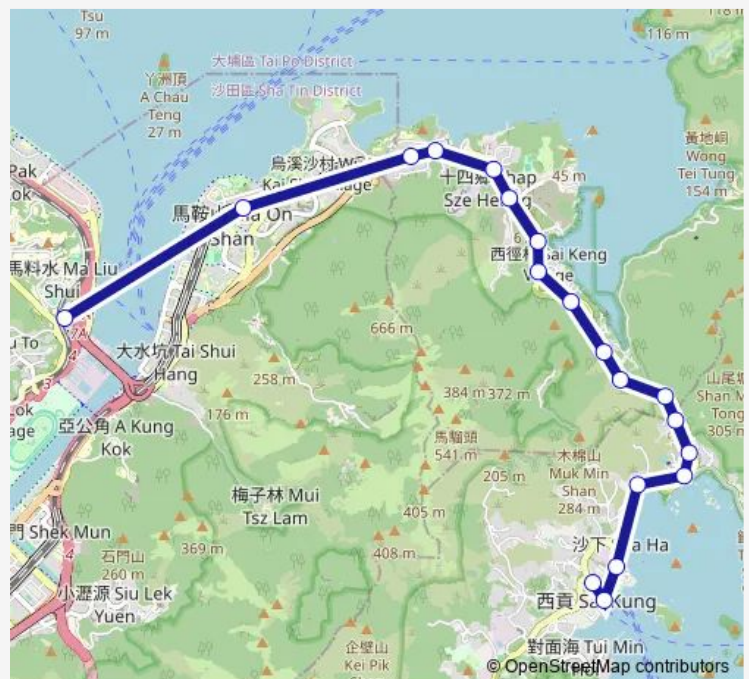

[Kmb] MA ON Shan Town Centre[[Lwb] MA ON Shan Town Centre

[Ctb] University Station[[Kmb] University Station

### Route schedule

[Kmb] SAI Kung North (SAI Kung Police Station) — [Ctb] University Station[[Kmb] University Station

Monday	—
Tuesday	—
Wednesday	—
Thursday	—
Friday	—
Saturday	—
Sunday	08:30

### Route info

Direction: [Kmb] SAI Kung North (SAI Kung Police Station)

Stops: 19

Trip Duration: 0 hour 35 min

■ 99R — SAI Kung North (SAI Kung Police Station) - University Station

## Direction

[Ctb] University Station|[Kmb] University Station — [Kmb] SAI Kung North (SAI Kung Police Station)

18 stops

[Open route schedule](#)

[Ctb] University Station|[Kmb] University Station

[Ctb] Bayshore Towers, SAI SHA Road|[Kmb+Ctb] Bayshore Towers/<Br>Bayshore Towers, SAI SHA Road|[Kmb] Bayshore Towers|[Lwb] Bayshore Towers