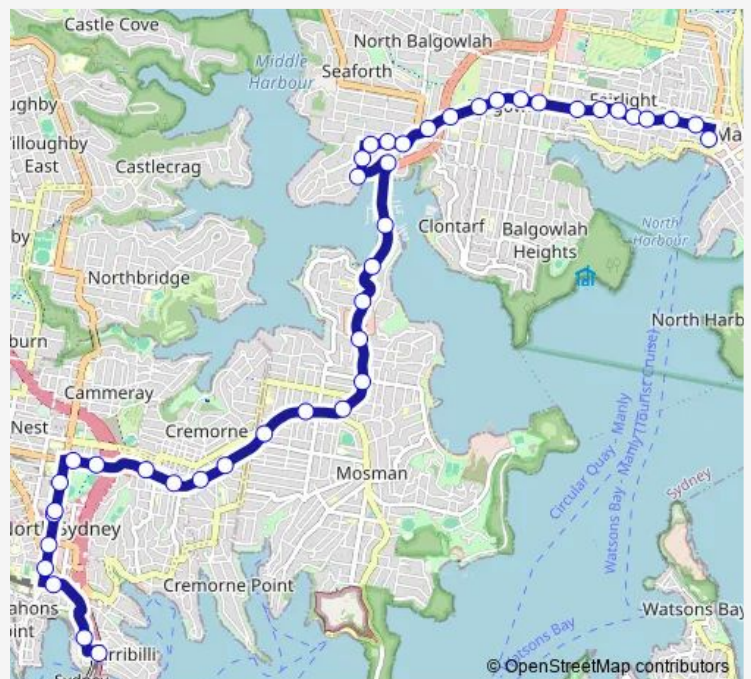

School Bus 617n Broughton St at Fitzroy St, Milsons Pt to West Promenade, Manly

[Go to website](#)

Direction

Broughton St At Fitzroy St — Manly Wharf, West Promenade, Stand J

41 stops

[Open route schedule](#)

Broughton St At Fitzroy St

Alfred St Sth Opp Milsons Point Station

North Sydney Station, Blue St, Stand D

Victoria Cross, Miller St

Victoria Cross Station, Miller St, Stand C

Civic Park, Miller St

Miller St At Carlow St

Military Rd At Bond St

Spit Junction B-Line, Spit Rd

Spit Rd At Awaba St

Spit Rd Opp Parriwi Rd

Spit Rd Before Medusa St

Spit Rd At Pearl Bay Av

Route schedule

Broughton St At Fitzroy St — Manly Wharf, West Promenade, Stand J

Monday	15:40
Tuesday	15:40
Wednesday	15:40
Thursday	15:40
Friday	15:40
Saturday	—
Sunday	—

Route info

Direction: Broughton St At Fitzroy St

Stops: 41

Trip Duration: 0 hour 39 min

617n — Broughton St at Fitzroy St, Milsons Pt to West Promenade, Manly