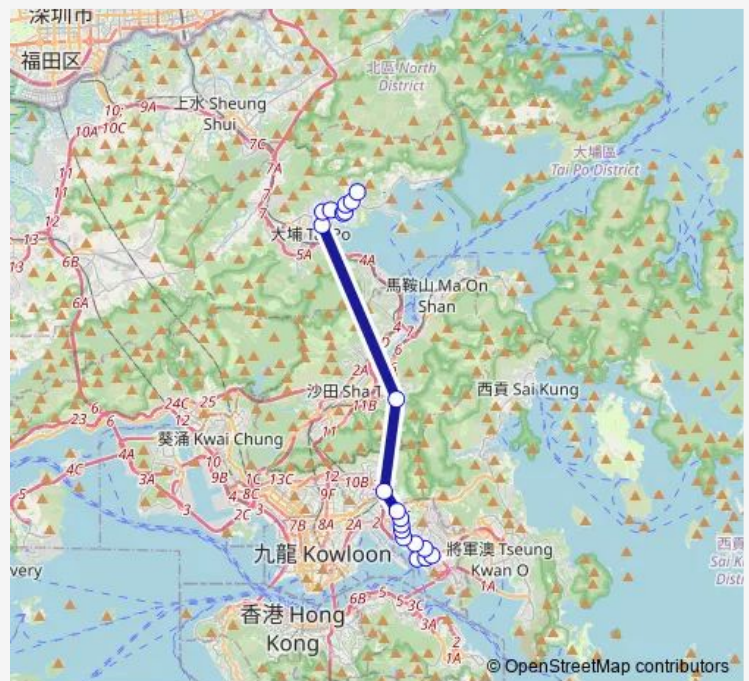

[Kmb] YUE Kok

[Kmb] DAI FAT Street TAI Po

[Kmb] DAI Cheong Street TAI Po

[Kmb] TAI PO Industrial Estate

Route schedule

[Kmb] Kwun Tong Ferry — [Kmb] THE Education University OF Hk

Monday	07:05-07:45
Tuesday	07:05-07:45
Wednesday	07:05-07:45
Thursday	07:05-07:45
Friday	07:05-07:45
Saturday	—
Sunday	—

Route info

Direction: [Kmb] Kwun Tong Ferry

Stops: 20

Trip Duration: 0 hour 56 min

74F — Kwun Tong Ferry - Education University OF Hong Kong **BusMaps**

[Kmb] DAI Kwai Street TAI Po

[Kmb] TAI PO East Fire Station