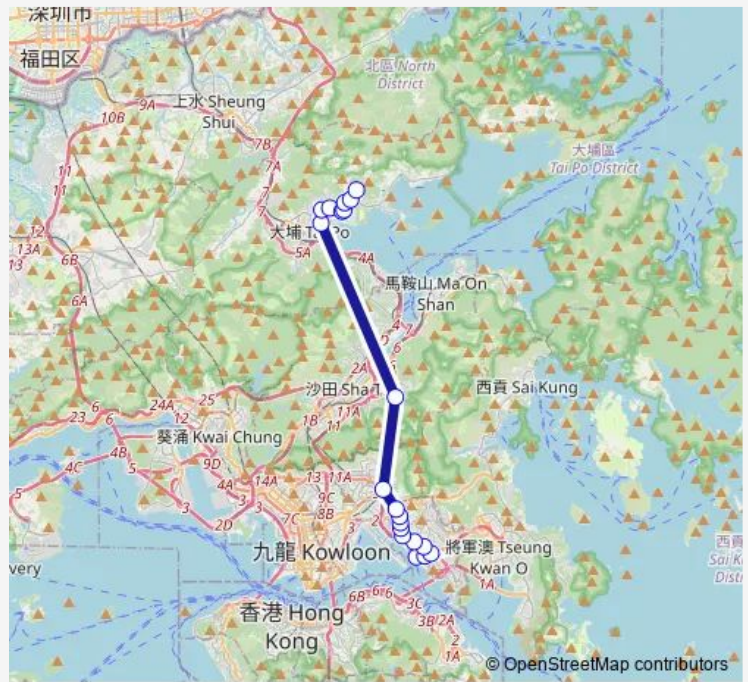

[Kmb] KAI TAI Court

[Kmb] Ngau CHI WAI BBI - Hung Ngok House

[Ctb] Tate'S Cairn Tunnel BUS-BUS Interchange[[Kmb+Ctb] Tate'S Cairn Tunnel/
Tate'S Cairn Tunnel BUS-BUS Interchange[[Kmb] Tate'S Cairn Tunnel

[Kmb] TAI PO Waterfront Park

[Kmb] YUE Kok

[Kmb] DAI FAT Street TAI Po

[Kmb] DAI Cheong Street TAI Po

[Kmb] TAI PO Industrial Estate

Route schedule

[Kmb] Kwun Tong Ferry — [Kmb] THE Education University OF Hk

Monday	07:05-07:45
Tuesday	07:05-07:45
Wednesday	07:05-07:45
Thursday	07:05-07:45
Friday	07:05-07:45
Saturday	—
Sunday	—

Route info

Direction: [Kmb] Kwun Tong Ferry

Stops: 20

Trip Duration: 0 hour 51 min

74f — Kwun Tong Ferry - Education University OF Hong Kong **BusMaps**