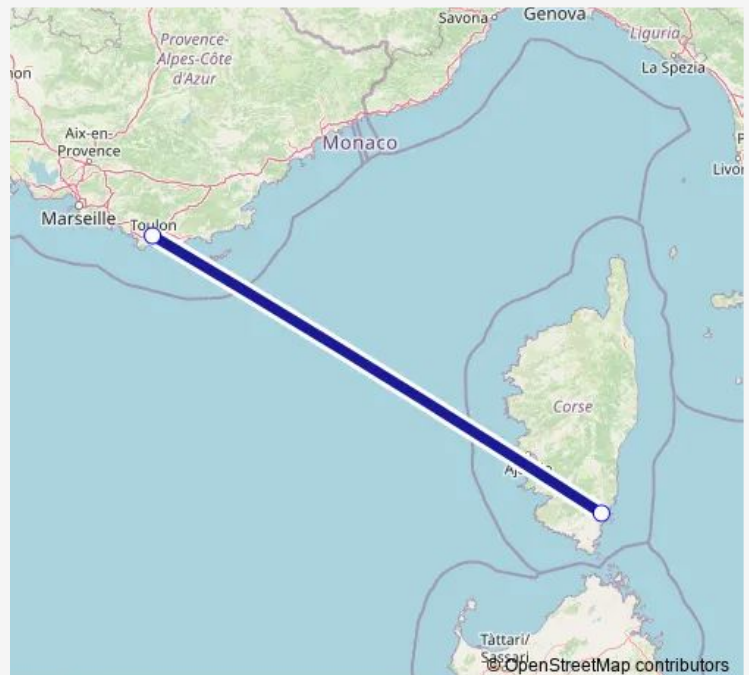

# Ferry FRPVO-FRTLN Porto Vecchio - Tolone

[Go to website](#)**Direction**

Porto di Porto Vecchio — Porto di Tolone

2 stops

[Open route schedule](#)

Porto di Porto Vecchio

Porto di Tolone

**Route schedule**

Porto di Porto Vecchio — Porto di Tolone

Monday	15:30-18:00
Tuesday	18:01-18:02
Wednesday	14:00-18:01
Thursday	—
Friday	07:00-14:00
Saturday	07:31-18:30
Sunday	13:15-18:01

**Route info**

Direction: Porto di Porto Vecchio

Stops: 2

Trip Duration: 15 hour 0 min

■ FRPVO-FRTLN — Porto Vecchio - Tolone

FRPVO-FRTLN Ferry time schedules and route maps are available in an offline PDF at [busmaps.com](https://busmaps.com). Use the [busmaps.com](https://busmaps.com) website to see live bus times, train schedule or subway schedule, and step-by-step directions for all public transit in Toulon