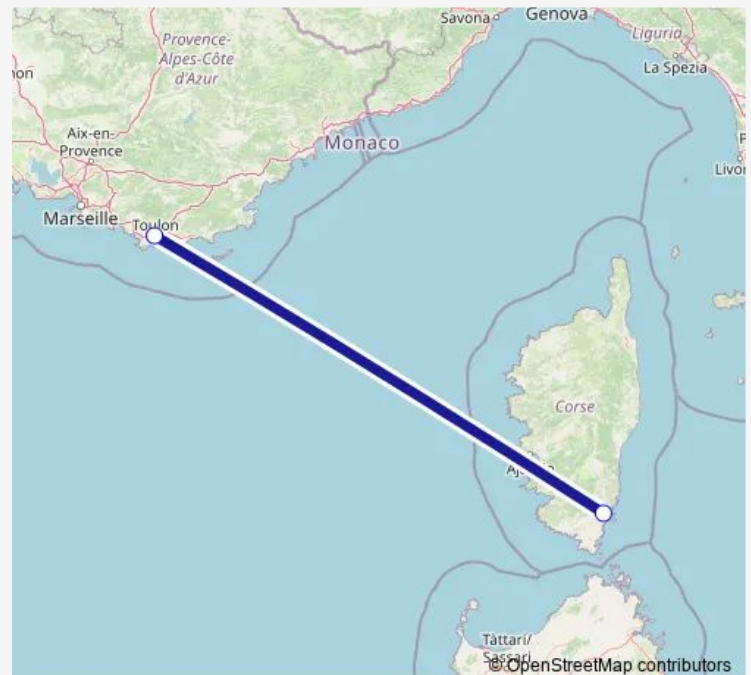

Ferry Frpvo-Frtln Porto Vecchio - Tolone

[Go to website](#)**Direction**

Porto di Porto Vecchio — Porto di Tolone

2 stops

[Open route schedule](#)

Porto di Porto Vecchio

Porto di Tolone

Route schedule

Porto di Porto Vecchio — Porto di Tolone

| | |
|-----------|-------------|
| Monday | 15:30-18:00 |
| Tuesday | 18:01-18:02 |
| Wednesday | 14:00-18:01 |
| Thursday | — |
| Friday | 07:00-14:00 |
| Saturday | 07:31-18:30 |
| Sunday | 13:15-18:01 |

Route info

Direction: Porto di Porto Vecchio

Stops: 2

Trip Duration: 13 hour 0 min

■ Frpvo-Frtln — Porto Vecchio - Tolone

Frpvo-Frtln Ferry time schedules and route maps are available in an offline PDF at busmaps.com. Use the busmaps.com website to see live bus times, train schedule or subway schedule, and step-by-step directions for all public transit in Toulon