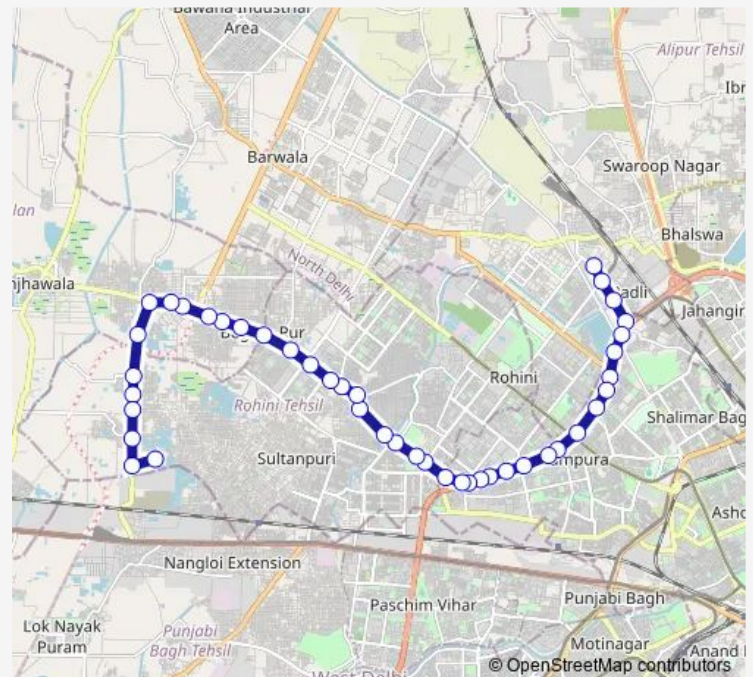

### Route schedule

Rohini Sec 18 — Rani Khera Depot 2

Monday 20:43-22:53

Tuesday 20:43-22:53

Wednesday 20:43-22:53

Thursday 20:43-22:53

Friday 20:43-22:53

Saturday 20:43-22:53

Sunday 20:43-22:53

### Route info

Direction: Rohini Sec 18

Stops: 43

Trip Duration: 1 hour 19 min

145stldown

Mangolpuri Y Block

Budh Vihar

Krishna Vihar