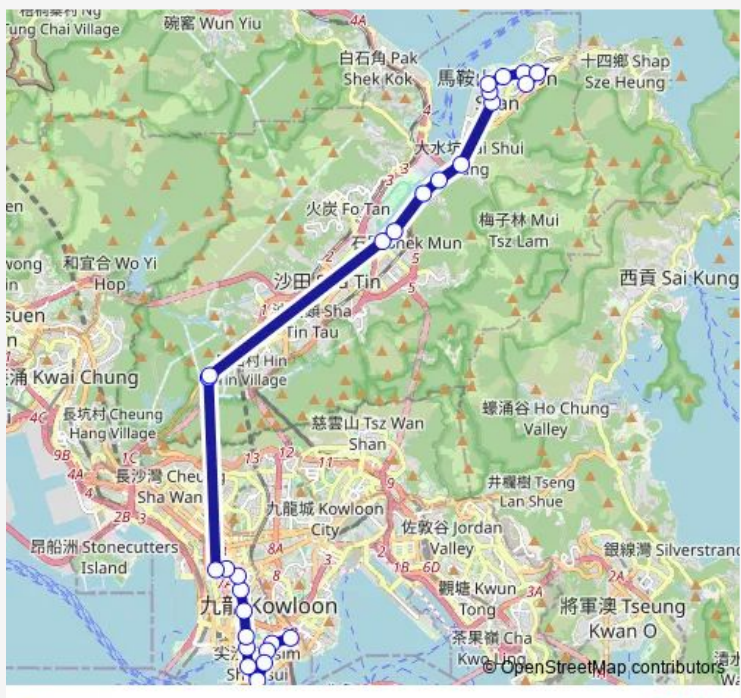

- [Ctb] Hung HOM Station[[Kmb] Hung HOM Station BUS Terminus
- [Kmb] HK Museum OF History
- [Ctb] Hong Kong Science Museum, Chatham Road South[[Kmb] Hong Kong Science Museum
- [Ctb] Mody Road, Chatham Road South[[Kmb] Mody Road Tsim SHA Tsui
- [Ctb] East Tsim SHA Tsui Station, Salisbury Road[[Kmb] East Tsim SHA Tsui Station[[Nlb] East Tsim SHA Tsui MTR Station
- [Ctb] Haiphong Road, Nathan Road[[Kmb] Tsim SHA Tsui BBI - Haiphong Road
- [Ctb] Park Lane, Nathan Road[[Kmb] Park Lane
- [Kmb] Austin Road
- [Kmb] Kowloon Central Post Office
- [Ctb] Pitt Street, Nathan Road[[Kmb+Ctb] Pitt Street YAU MA TEI/
Pitt Street, Nathan Road[[Kmb] Pitt Street YAU MA Tei
- [Ctb] Shantung Street, Nathan Road[[Kmb+Ctb] Shantung Street Mong KOK/
Shantung Street, Nathan Road[[Kmb] Shantung Street Mong Kok
- [Ctb] Mong KOK Market, Argyle Street[[Kmb+Ctb] Mongkok Market Complex/
Mong KOK Market, Argyle Street[[Kmb] Mongkok Market Complex
- [Ctb] Ming KEI College, Cherry Street[[Kmb+Ctb] Ming KEI College/
Ming KEI College, Cherry Street[[Kmb] Ming KEI College

Route schedule

[Ctb] Hung HOM Station[[Kmb] Hung HOM Station BUS Terminus — [Kmb+Ctb] KAM Ying Court BUS Terminus/
Kam Ying Court[[Kmb] KAM Ying Court BUS Terminus

Monday	18:00-18:20
Tuesday	18:00-18:20
Wednesday	18:00-18:20
Thursday	18:00-18:20
Friday	18:00-18:20
Saturday	—
Sunday	—

Route info

Direction: [Ctb] Hung HOM Station[[Kmb] Hung HOM Station BUS Terminus

Stops: 27

Trip Duration: 1 hour 19 min

[Kmb] Tsing SHA Highway Bbi

[Ctb] Tsing SHA Highway BUS-BUS Interchange|[Kmb]
Tsing SHA Highway Bbi|[Lwb] Tsing SHA Highway Bbi