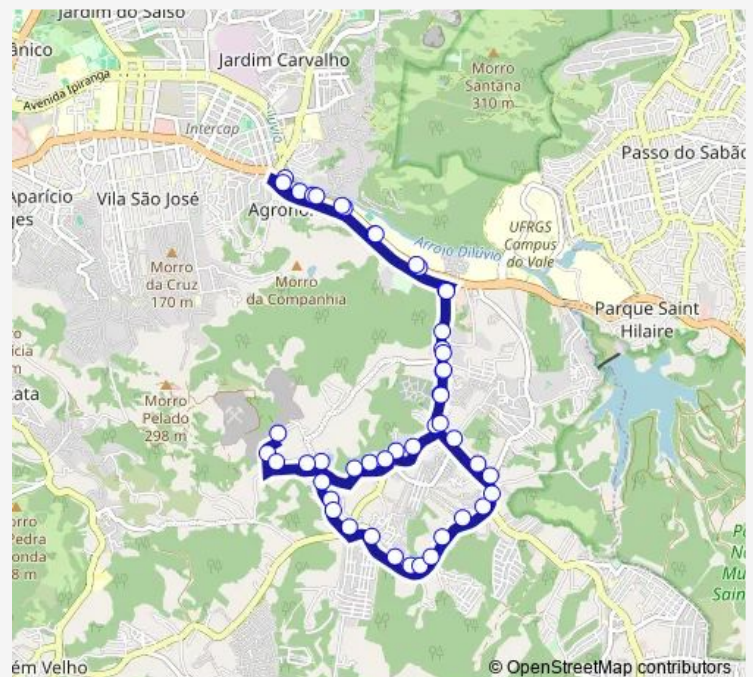

Saturday 06:10-20:50

Sunday 06:50-20:50

Route info

Direction: Bento Goncalves 6670

Stops: 48

Trip Duration: 0 hour 30 min

Antonio Firmo DE Oliveira Gonzalez DF 535

Antonio Firmo DE Oliveira Gonzalez DF 165