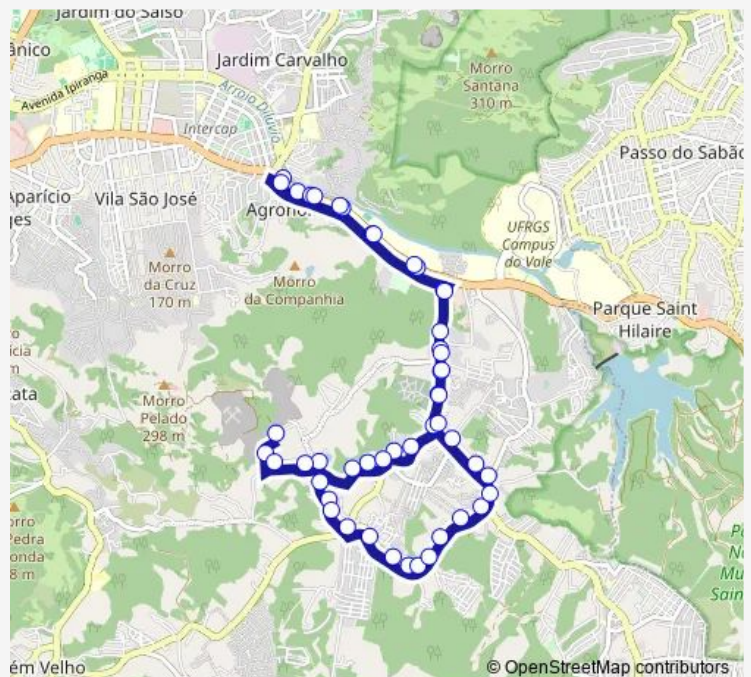

Friday 05:20-22:00

Saturday 06:10-20:50

Sunday 06:50-20:50

Route info

Direction: Bento Goncalves 6670

Stops: 48

Trip Duration: 0 hour 30 min

Antonio Firmo DE Oliveira Gonzalez DF 165