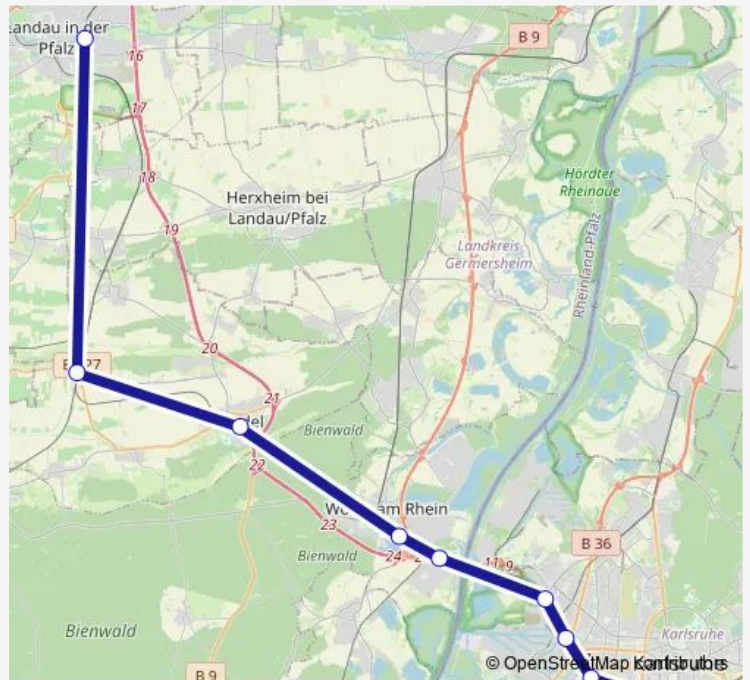

Regional Rail Service RB55

[Go to website](#)

Direction
 Landau, Hauptbahnhof — Karlsruhe Hauptbahnhof
 9 stops
[Open route schedule](#)

- Landau, Hauptbahnhof
- Winden (Pfalz)
- Kandel Bahnhof
- Wörth (Rhein)
- Maximiliansau West
- Karlsruhe-Knielingen
- Karlsruhe-Mühlburg
- Karlsruhe Westbahnhof
- Karlsruhe Hauptbahnhof

Route schedule
 Landau, Hauptbahnhof — Karlsruhe Hauptbahnhof

Monday	05:55
Tuesday	05:55
Wednesday	05:55
Thursday	05:55
Friday	05:55
Saturday	—
Sunday	—

Route info
 Direction: Landau, Hauptbahnhof
 Stops: 9
 Trip Duration: 0 hour 41 min