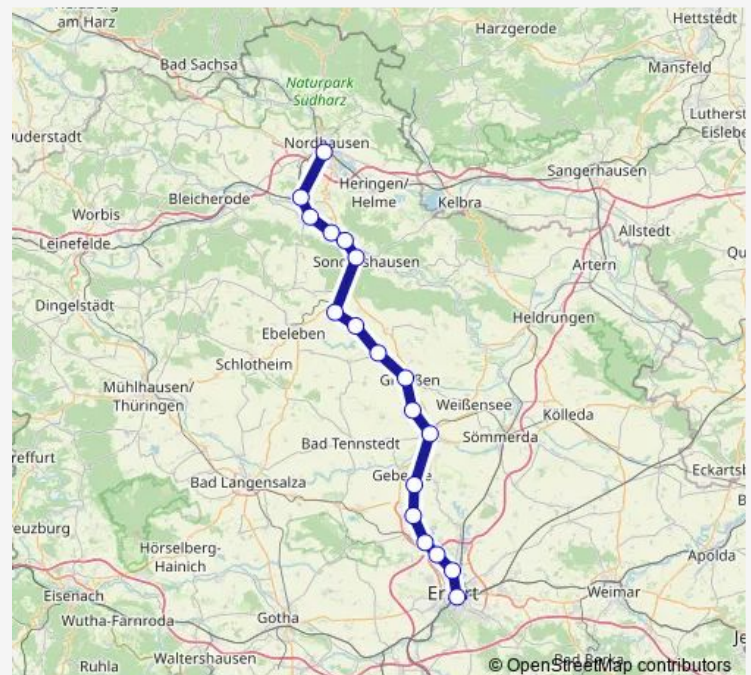

Rail RB55

[Go to website](#)

Direction

Nordhausen — Erfurt Hbf

18 stops

[Open route schedule](#)

Nordhausen

Wolkramshausen

Gangloffsömmern

Straußfurt

Ringleben-Gebesee

Walschleben

Kühnhausen

Erfurt-Gispersleben

Erfurt Nord

Erfurt Hbf

Route schedule

Nordhausen — Erfurt Hbf

Monday 21:37

Tuesday 21:37

Wednesday 21:37-22:24

Thursday 21:37-22:24

Friday 21:37-22:24

Saturday 21:37-22:24

Sunday 21:37

Route info

Direction: Nordhausen

Stops: 18

Trip Duration: 1 hour 19 min

 RB55

 BusMaps

RB55 Rail time schedules and route maps are available in an offline PDF at busmaps.com. Use the busmaps.com website to see live bus times, train schedule or subway schedule, and step-by-step directions for all public transit in Erfurt