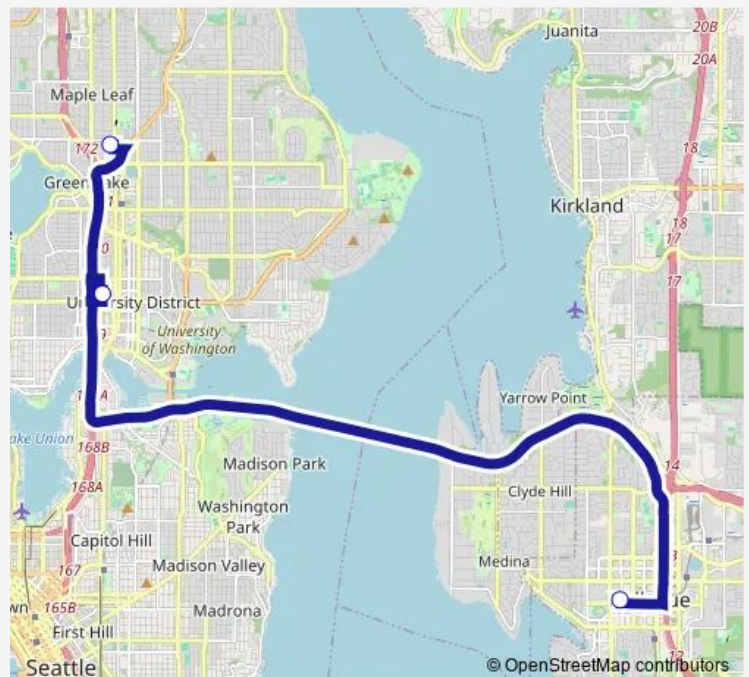

### Direction

Everest - Green Lake — Everest

3 stops

[Open route schedule](#)

Everest - Green Lake

Everest - U District

Everest

### Route schedule

Everest - Green Lake — Everest

Monday 07:00-08:30

Tuesday 07:00-08:30

Wednesday 07:00-08:30

Thursday 07:00-08:30

Friday 07:00-08:30

Saturday —

### Route info

Direction: Everest - Green Lake

Stops: 3

Trip Duration: 0 hour 50 min

(Everest) Green Lake/U District AM

(Everest) Green Lake/U District AM Bus time schedules and route maps are available in an offline PDF at [busmaps.com](https://busmaps.com). Use the [busmaps.com](https://busmaps.com) website to see live bus times, train schedule or subway schedule, and step-by-step directions for all public transit in