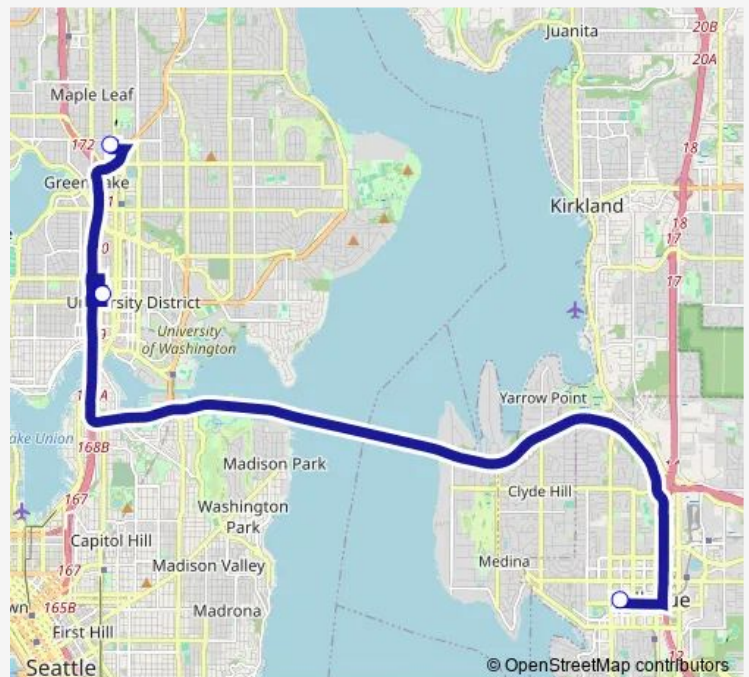

### Direction

Everest - Green Lake — Everest

3 stops

[Open route schedule](#)

Everest - Green Lake

Everest - U District

Everest

### Route schedule

Everest - Green Lake — Everest

Monday 07:00-08:30

Tuesday 07:00-08:30

Wednesday 07:00-08:30

Thursday 07:00-08:30

Friday 07:00-08:30

Saturday —

### Route info

Direction: Everest - Green Lake

Stops: 3

Trip Duration: 0 hour 45 min

(Everest) Green Lake/U District Am

(Everest) Green Lake/U District Am Bus time schedules and route maps are available in an offline PDF at [busmaps.com](https://busmaps.com). Use the [busmaps.com](https://busmaps.com) website to see live bus times, train schedule or subway schedule, and step-by-step directions for all public transit in Seattle