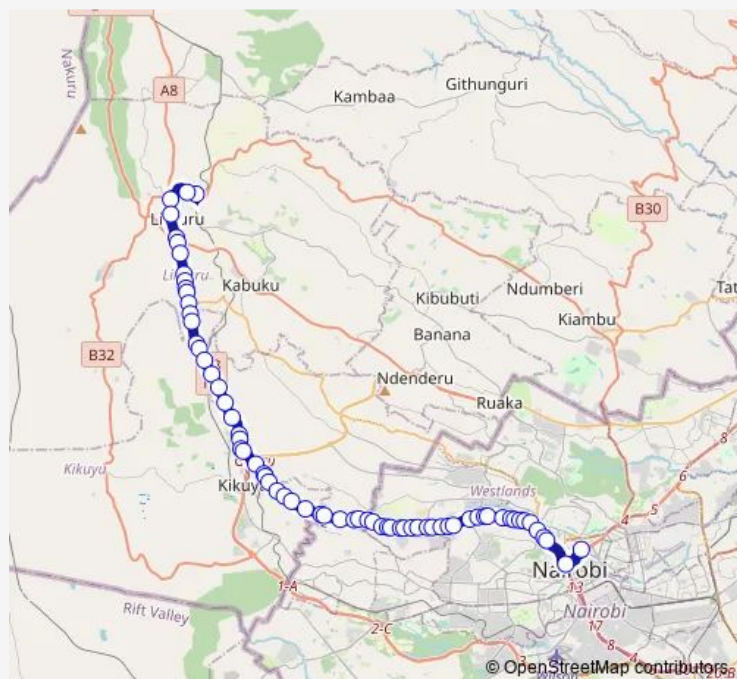

Kiambaa

Kiambaa

Zambezi

Route schedule

Limuru Town Terminal — Ngara

Monday 06:00

Tuesday 06:00

Wednesday 06:00

Thursday 06:00

Friday 06:00

Saturday 06:00

Sunday 06:00

Route info

Direction: Limuru Town Terminal

Stops: 67

Trip Duration: 1 hour 37 min

114W — Ngara-Westlands-Kangemi-Limuru

Wida Hotel

Sigona Golf

Gitaru

Ha Gicuru

Gitaru Vantage

Gitaru

Kampala