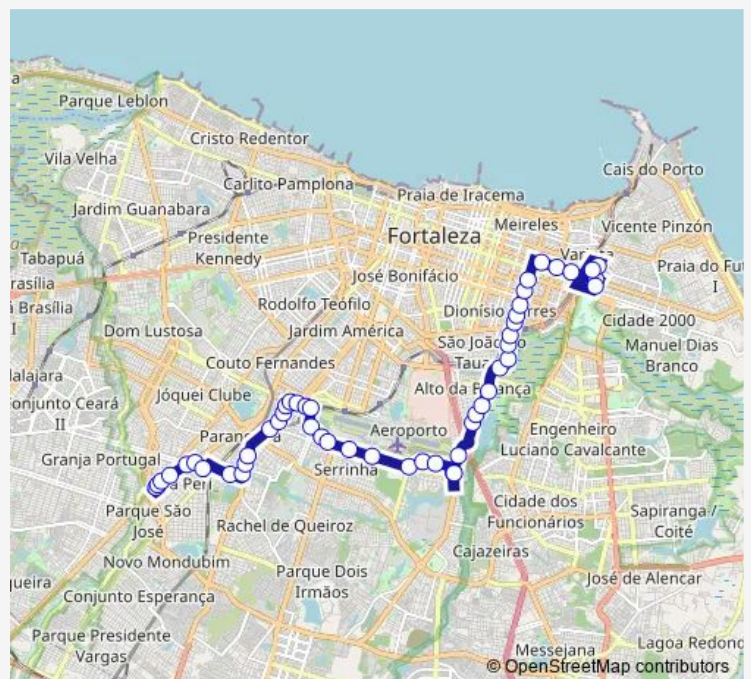

RUA 15 DE Novembro, 1094

Avenida SEN Carlos Jereissati, 1087

Avenida Pedro Alvares Cabral, 741

Route schedule

Praça Terminal Siqueira, Sn — Praça Terminal Papicu, Sn

Monday 05:00-22:50

Tuesday 05:00-22:50

Wednesday 05:00-22:50

Thursday 05:00-22:50

Friday 05:00-22:50

Saturday 05:10-23:13

Sunday 05:10-22:50

Route info

Direction: Praça Terminal Siqueira, Sn

Stops: 50

Trip Duration: 0 hour 57 min

27-Siqueira/Papicu/Aeroporto — Siqueira/Papicu/Aeroporto

Avenida SEN Carlos Jereissati, S/N

Avenida SEN Carlos Jereissati, Sn

RUA SEN Carlos Jereissati, 1550

Avenida Carlos Jereissati, Sn

Avenida Carlos Jereissati, Sn

Avenida SEN Carlos Jereissati, 535

Avenida Alberto Craveiro, 900

Avenida Alberto Craveiro, 900

Avenida Alberto Craveiro, 430

Avenida Raul Barbosa, 6979

Avenida Raul Barbosa, 6570

Avenida Raul Barbosa, 5612

Avenida Raul Barbosa, 5380