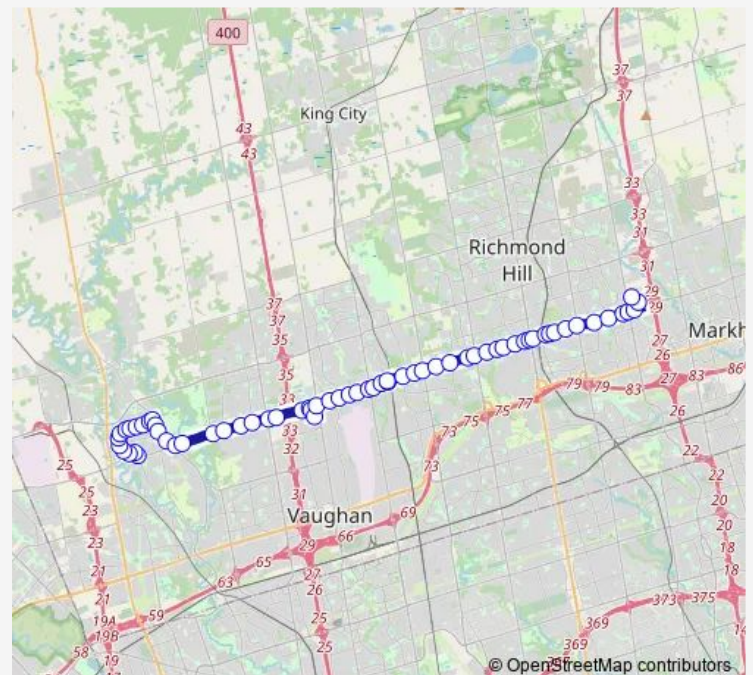

16th AV / Yonge St

Carrville RD Stop # 1702

Carrville RD / Plaisance Rd

Carrville RD / Avenue Rd

Carrville RD / Myers Blvd

Carrville RD / AYR Rd

Carrville RD / Okanagan Dr

Carrville RD / Bathurst St

Rutherford RD / Ilan Ramon Blvd

### Route schedule

Brodie DR Stop # 6150 — Islington AV / Sonoma Blvd

Monday 04:48-22:42

Tuesday 04:48-22:42

Wednesday 04:48-22:42

Thursday 04:48-22:42

Friday 04:48-22:42

Saturday 06:30-22:25

### Route info

Direction: Brodie DR Stop # 6150

Stops: 65

Trip Duration: 1 hour 7 min

085 — Rutherford

Rutherford RD / Thomas Cook Av

Rutherford RD / Blue Grouse Rd

Rutherford RD / Crimson Forest Dr