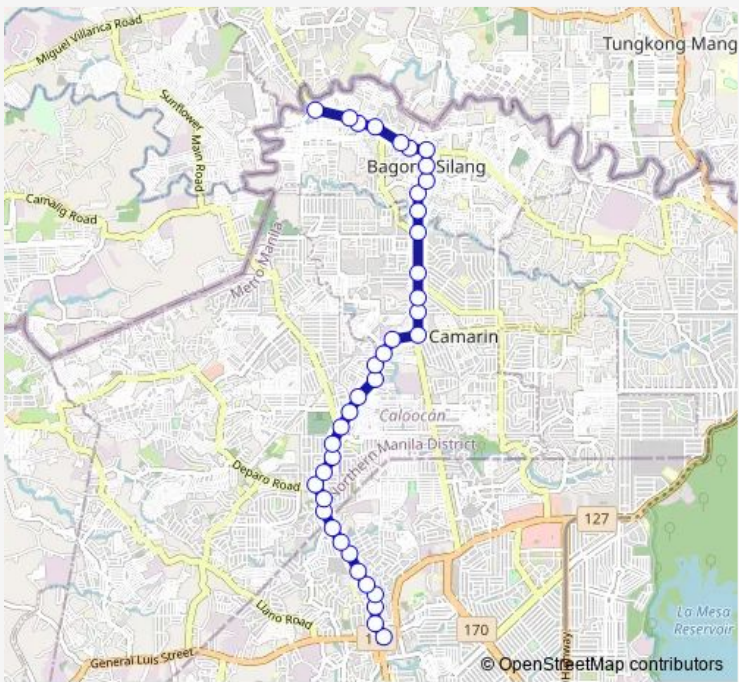

- Ramirez / Quirino Highway, Caloocan City
- Susano, Caloocan City
- Susano / Austria Intersection, Caloocan City
- Susano, Caloocan City
- Susano, Caloocan City
- St Luke's School, Susano, Caloocan City
- Susano / Paraiso Intersection, Caloocan City
- Susano / Jordan Intersection, Caloocan City
- Susano / Joyville Drive Intersection, Caloocan City
- United Methodist Church, Susano, Caloocan City
- Deparo Road / Camarin Road Intersection, Caloocan City
- Camarin Road, Caloocan City
- Iglesia ni Kristo, Camarin Road, Caloocan City
- Camarin Road near Gemini Interserction, Caloocan City
- Camarin Road, Caloocan City
- Camarin Road, Caloocan City
- Camarin Road, Caloocan City
- Camarin Road, Caloocan City
- Camarin Road, Caloocan City
- Camarin Road, Caloocan City

Route schedule
 Ramirez / Quirino Highway, Caloocan City — Kalayaan Elementary School, Langit Road, Caloocan City

Monday	00:00
Tuesday	00:00
Wednesday	00:00
Thursday	00:00
Friday	00:00
Saturday	00:00
Sunday	00:00

Route info

Direction: Ramirez / Quirino Highway, Caloocan City

Stops: 38

Trip Duration: 0 hour 41 min

■ Novaliches - Shelter Ville via Camarin Rd., Bagon Silang **BusMaps**

Camarin Road / Sampaguita Intersection, Caloocan City

Camarin Road, Caloocan City

Zabarte Road / Camarin Road Intersection, Caloocan City

New Lance Center for Education, Zabarte Road, Caloocan City

Zabarte Road, Caloocan City

Nodado General Hospital, Old Zabarte, Caloocan City