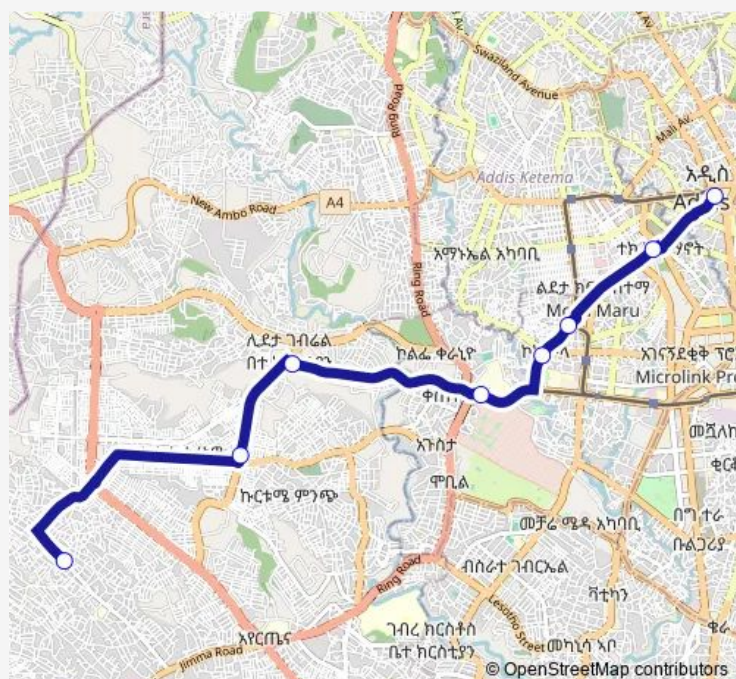

Route schedule

Piassa Arada — Selefia Mosque

Monday 06:00

Tuesday 06:00

Wednesday 06:00

Thursday 06:00

Friday 06:00

Saturday 06:00

Sunday 06:00

Route info

Direction: Piassa Arada

Stops: 10

Trip Duration: 0 hour 52 min

Tx Kolfe 035 — Piassa Arada ↔ Selefia Mosque (Minibus)

Direction

Selefia Mosque — Piassa Arada

8 stops

[Open route schedule](#)

Selefia Mosque

Betel

Mendida

Torhayloch

Coca Cola

Abenet