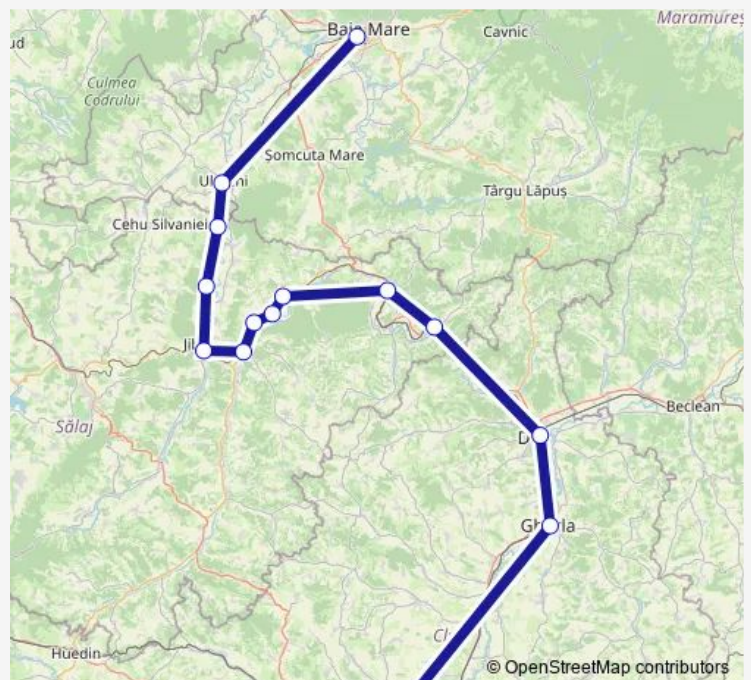

[Go to website](#)

Direction

Baia Mare — Cluj Napoca

15 stops

[Open route schedule](#)

Baia Mare

Ulmeni Sălaj

Benesat Hm.

Dej Calatori

Gherla

Clujana h.

Cluj Napoca

Route schedule

Baia Mare — Cluj Napoca

Monday	—
Tuesday	—
Wednesday	—
Thursday	—
Friday	—
Saturday	17:10
Sunday	—

Route info

Direction: Baia Mare

Stops: 15

Trip Duration: 3 hour 54 min

Direction

Baia Mare — Cluj Napoca

44 stops

[Open route schedule](#)

Baia Mare

Thursday 07:20

Friday 07:20

Saturday 07:20

Sunday 07:20

Route info

Direction: Baia Mare

Stops: 23

Trip Duration: 4 hour 10 min