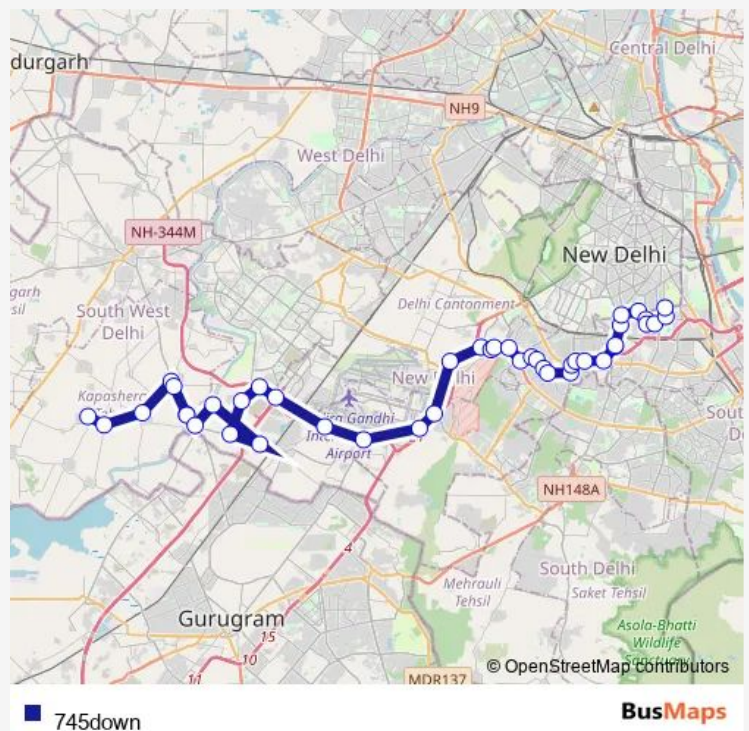

### Route schedule

Daulat Pur Village — Sunehari Pulla Depot / Jawahar Lal Nehru Stadium Terminal

Monday 07:30-08:50

Tuesday 07:30-08:50

Wednesday 07:30-08:50

Thursday 07:30-08:50

Friday 07:30-08:50

Saturday 07:30-08:50

### Route info

Direction: Daulat Pur Village

Stops: 43

Trip Duration: 2 hour 39 min

745down

Singhnal Enclave

Vasant Village

R K Puram Sec-8