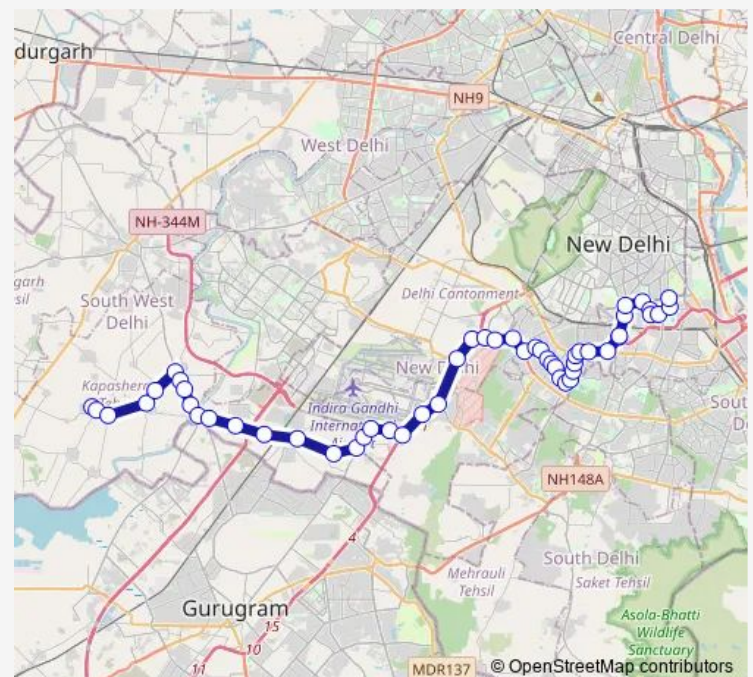

Thursday 07:00

Friday 07:00

Saturday 07:00

Sunday 07:00

Route info

Direction: Daulat Pur Village

Stops: 52

Trip Duration: 2 hour 24 min

745down

Mahipal Pur (NH-8)

Shankar Vihar NH-8

Kendriya Vidhyalaya APS Colony

APS Colony / Arjun Path

Subroto Park (Arjun Path)

Shani Mandir / Vasant Village

R K Puram Sec-8