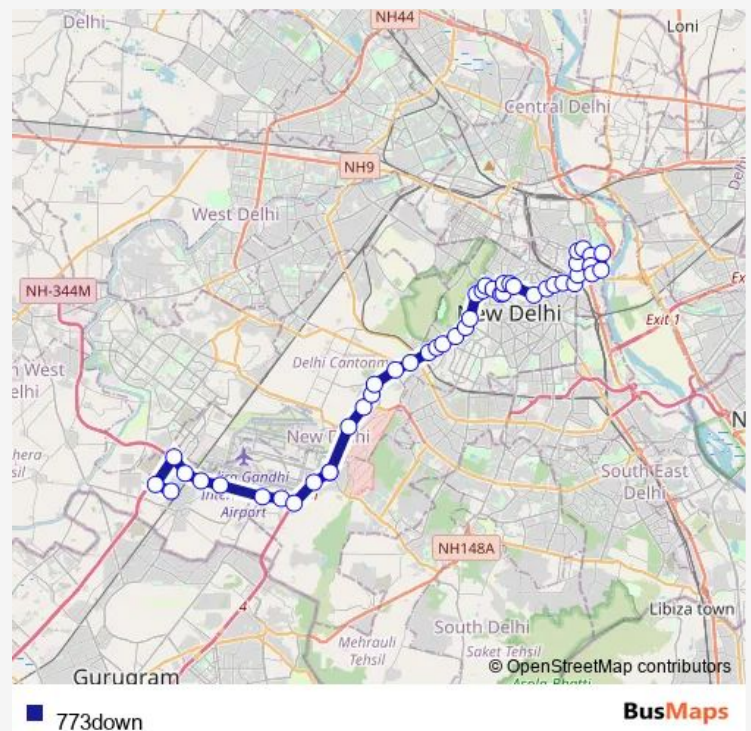

Officer Enclave S.P Marg

Bapu Dham

Railway Colony (Sardar Patel Marg)

Route schedule

Bharthal Village — Delhi Sachivalaya (Rajghat Power House)

Monday 06:30-17:00

Tuesday 06:30-17:00

Wednesday 06:30-17:00

Thursday 06:30-17:00

Friday 06:30-17:00

Saturday 06:30-17:00

Sunday 06:30-17:00

Route info

Direction: Bharthal Village

Stops: 47

Trip Duration: 2 hour 5 min