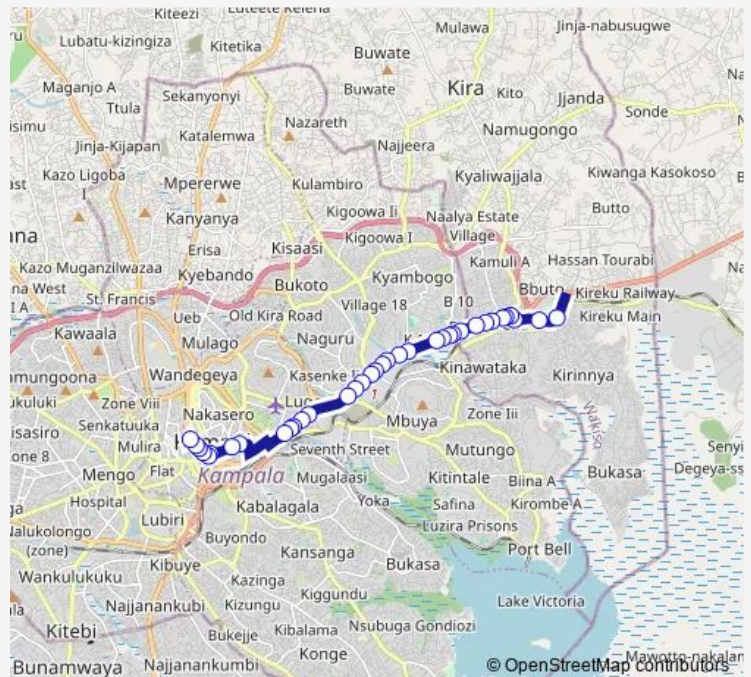

Wednesday 06:30-19:00

Thursday 06:30-19:00

Friday 06:30-19:00

Saturday 06:30-19:00

Sunday 06:30-19:00

Route info

Direction: Namboole Stage

Stops: 36

Trip Duration: 1 hour 4 min

Ic170 — Bweyogerere-Watoto Stage

Utoda Nakawa

Nakawa Taxi

Archer Rd - New Vision

Police Station Jinja Rd

Uganda Management Institute - Jinja Rd

British American Tobacco