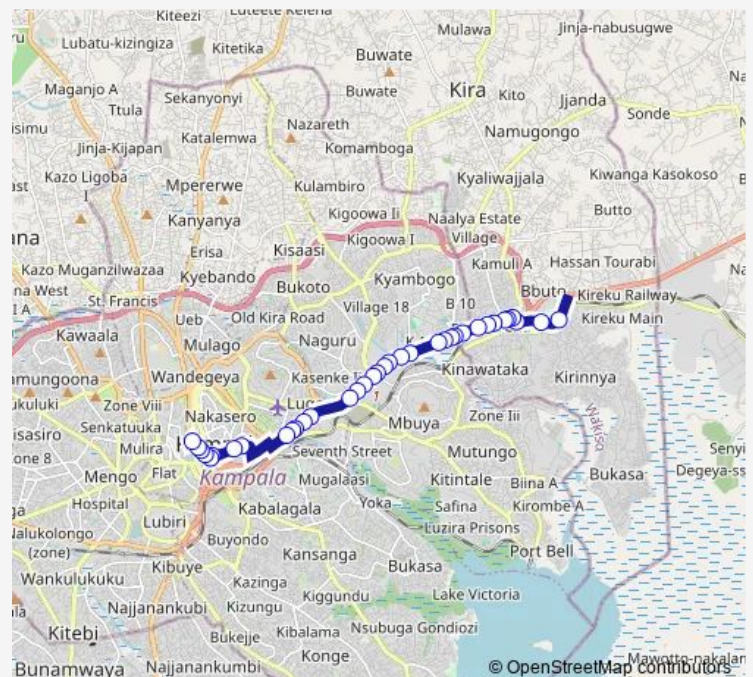

Bus IC170 Bweyogerere-Watoto Stage

[Go to website](#)

Direction

Namboole Stage — Fido Dido (Kampala Rd)

36 stops

[Open route schedule](#)

Namboole Stage

Mandela Sports Hotel

Palace Junior School

Shell (Kireka)

Kireka

Total Fuel Station (Kireka)

Good Daddy Primary School

Kireka Market

Global Paints (Jinja Rd)

Petro Fuel Station (Banda)

Hass Petrol Station (Banda)

Banda

Nabisunsa

Lakhani Motors

Kyambogo

Steel And Tube Industries - Pepsi

City Oil Nakawa

Chata Investments - Umeme (Jinja Rd)

Spear Motors - Jinja And Ntinda Rd Jct

Nakawa Vocational Institute - Management Training And Advisory Centre (Mtac)

Kagate - Yuasa

Route schedule

Namboole Stage — Fido Dido (Kampala Rd)

Monday 06:30-19:00

Tuesday 06:30-19:00

Wednesday 06:30-19:00

Thursday 06:30-19:00

Friday 06:30-19:00

Saturday 06:30-19:00

Sunday 06:30-19:00

Route info

Direction: Namboole Stage

Stops: 36

Trip Duration: 1 hour 0 min

IC170 — Bweyogerere-Watoto Stage

BusMaps