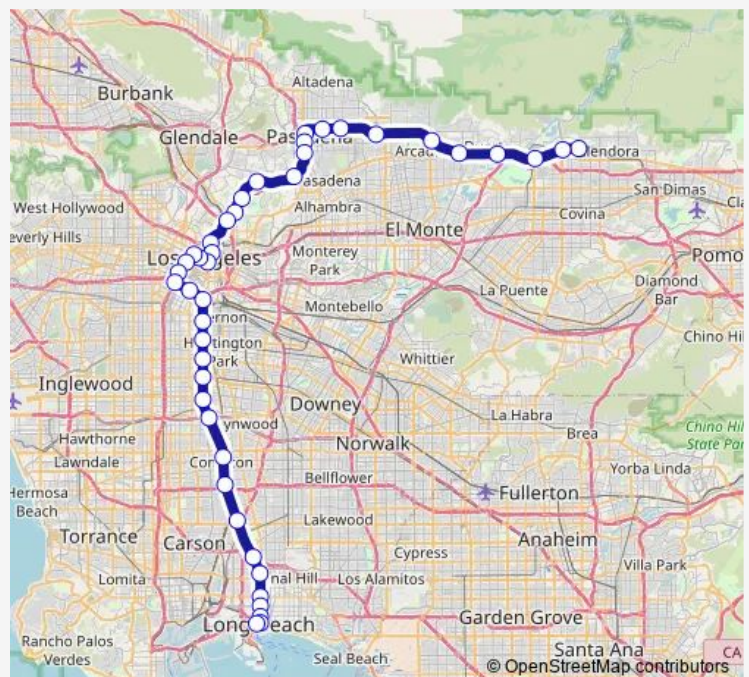

Florence Station

Slauson Station

Vernon Station

Washington Station

San Pedro Street Station

Grand / Lattc Station

Pico Station

7th Street / Metro Center Station - Metro A & E Lines

Saturday 04:00-23:45

Sunday 04:00-23:45

Route info

Direction: Downtown Long Beach Station

Stops: 42

Trip Duration: 1 hour 58 min

Metro A Line

Historic Broadway Station

Little Tokyo / Arts District Station

Union Station - Metro A-Line

Chinatown Station

Lincoln Heights / Cypress Park Station

Heritage Square / Arroyo Station

Southwest Museum Station

Highland Park Station

South Pasadena Station

Fillmore Station

Del Mar Station

Memorial Park Station

Lake Station

Allen Station

Sierra Madre Villa Station

Arcadia Station

Monrovia Station