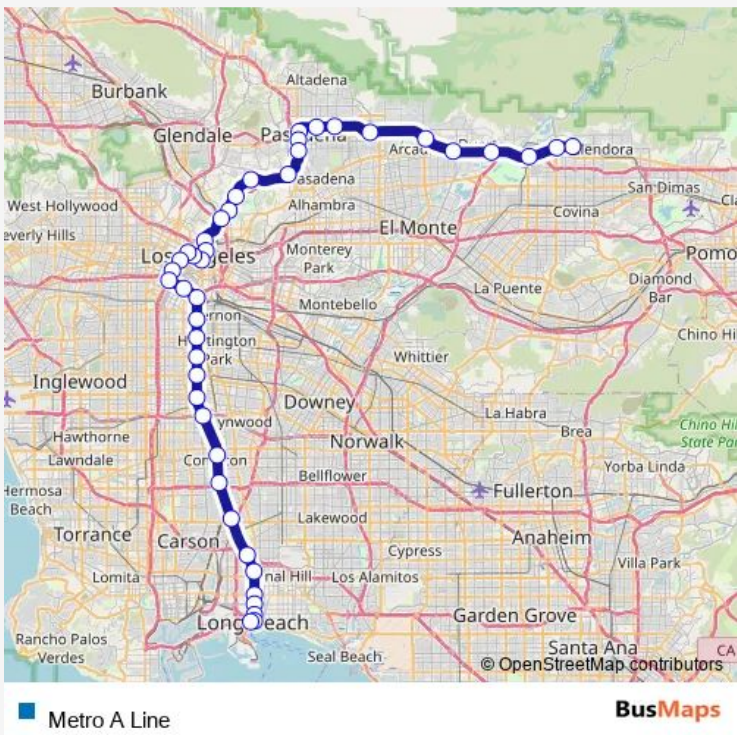

Tram Metro A Line

[Go to website](#)

Direction
 Downtown Long Beach Station — APU / Citrus College Station

42 stops

[Open route schedule](#)

- Downtown Long Beach Station
- Pacific Ave Station
- Anaheim Street Station
- Pacific Coast Hwy Station
- Willow Street Station
- Wardlow Station
- Del Amo Station
- Artesia Station
- Compton Station
- Willowbrook - Rosa Parks Station - Metro A-Line
- 103rd Street / Watts Towers Station
- Firestone Station
- Florence Station
- Slauson Station
- Vernon Station
- Washington Station
- San Pedro Street Station
- Grand / Lattc Station
- Pico Station
- 7th Street / Metro Center Station - Metro A & E Lines
- Grand Ave Arts / Bunker Hill Station

Route schedule
 Downtown Long Beach Station — APU / Citrus College Station

Monday	04:00-23:45
Tuesday	04:00-23:45
Wednesday	04:00-23:45
Thursday	04:00-23:45
Friday	04:00-23:45
Saturday	04:00-23:45
Sunday	04:00-23:45

Route info

Direction: Downtown Long Beach Station

Stops: 42

Trip Duration: 1 hour 58 min

Historic Broadway Station

Little Tokyo / Arts District Station

Union Station - Metro A-Line

Chinatown Station

Little Tokyo / Arts District Station

Historic Broadway Station

Grand Ave Arts / Bunker Hill Station

7th Street / Metro Center Station - Metro A & E Lines

Pico Station

Route schedule

APU / Citrus College Station — Downtown Long Beach Station