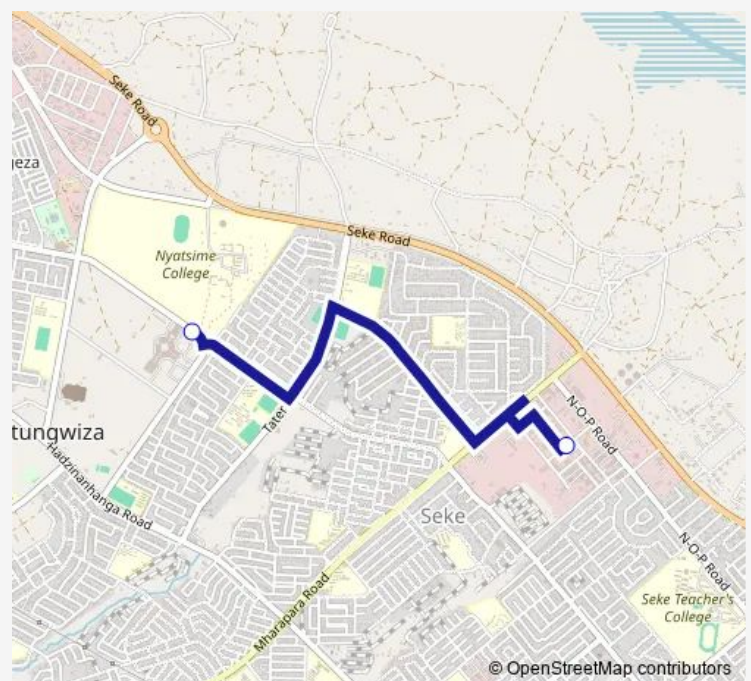

Communal Taxi Service Makoni to Town Centre, Chitungwiza

[Go to website](#)

Direction

Makoni Hub — Town Centre

2 stops

[Open route schedule](#)

Makoni Hub

Town Centre

Route schedule

Makoni Hub — Town Centre

Monday	11:57
Tuesday	11:57
Wednesday	11:57
Thursday	11:57
Friday	11:57
Saturday	11:57
Sunday	11:57

Route info

Direction: Makoni Hub

Stops: 2

Trip Duration: 0 hour 18 min