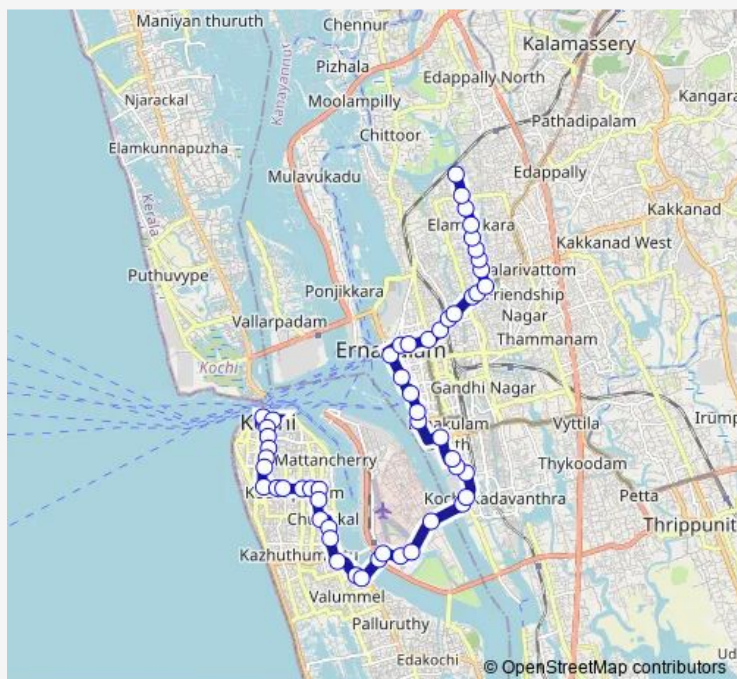

BOT Palam

Route schedule

Fort Kochi Stand — Puthukkalavattam

Monday 06:00

Tuesday 06:00

Wednesday 06:00

Thursday 06:00

Friday 06:00

Saturday 06:00

Sunday 06:00

Route info

Direction: Fort Kochi Stand

Stops: 54

Trip Duration: 1 hour 1 min

Fort Kochi ↔ Puthukkalavattom

CPT Junction

Mattancherry Halt

Airport

Vathuruthy

Naval Base

Thevara Junction

Thevara

Atlantis

Cochin Shipyard Main Gate