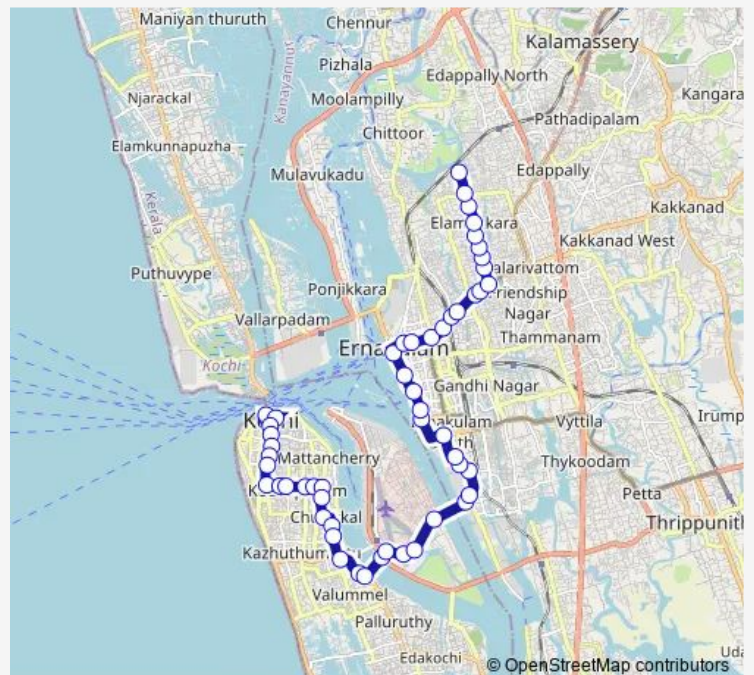

### Route schedule

Fort Kochi Stand — Puthukkalavattom

Monday 06:00

Tuesday 06:00

Wednesday 06:00

Thursday 06:00

Friday 06:00

Saturday 06:00

### Route info

Direction: Fort Kochi Stand

Stops: 54

Trip Duration: 1 hour 1 min

CPT Junction

Mattancherry Halt

Airport

Vathuruthy