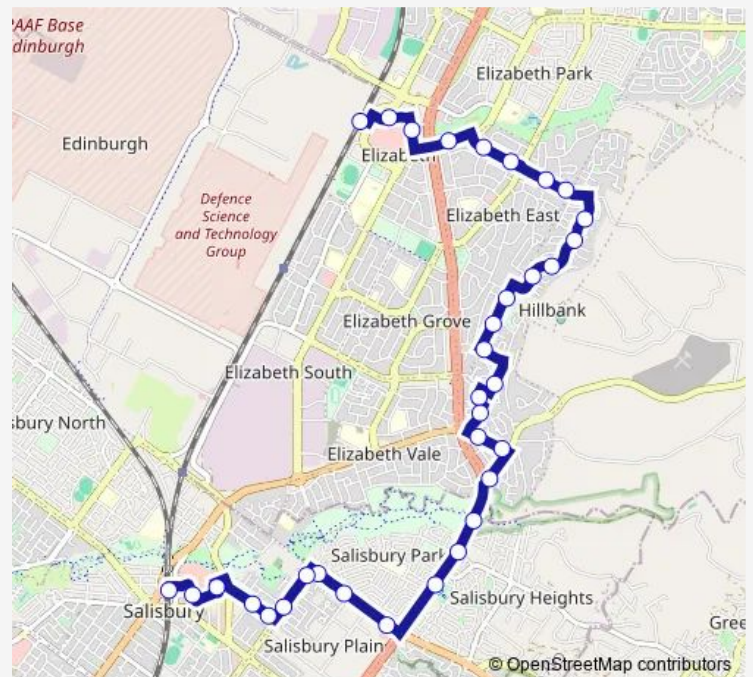

Stop 54 Bungarra St - South West side

Stop 54A Bungarra St - South side

Stop 54B Henryk Dr - West side

Stop 55 Menka St - South side

Stop 56 Christine Ave - North West side

Stop 57 Bogan Rd - South side

Stop 58 Blackburn Rd - North West side

Route schedule

Zone E Salisbury Interchange - East Side — Elizabeth Interchange Terminus

Monday	06:36-19:09
Tuesday	06:36-19:09
Wednesday	06:36-19:09
Thursday	06:36-19:09
Friday	06:36-19:09
Saturday	08:22-18:22
Sunday	—

Route info

Direction: Zone E Salisbury Interchange - East Side

Stops: 34

Trip Duration: 0 hour 33 min

430 — Elizabeth Interchange to Salisbury Interchange **BusMaps**

Stop 58A Blackburn Rd - North West side

Sunday —

Route info

Direction: Zone C Elizabeth Interchange

Stops: 34

Trip Duration: 0 hour 33 min

Stop 59 Saints Rd - South West side

Stop 58 Saints Rd - South side

Stop 55 Saints Rd - South side