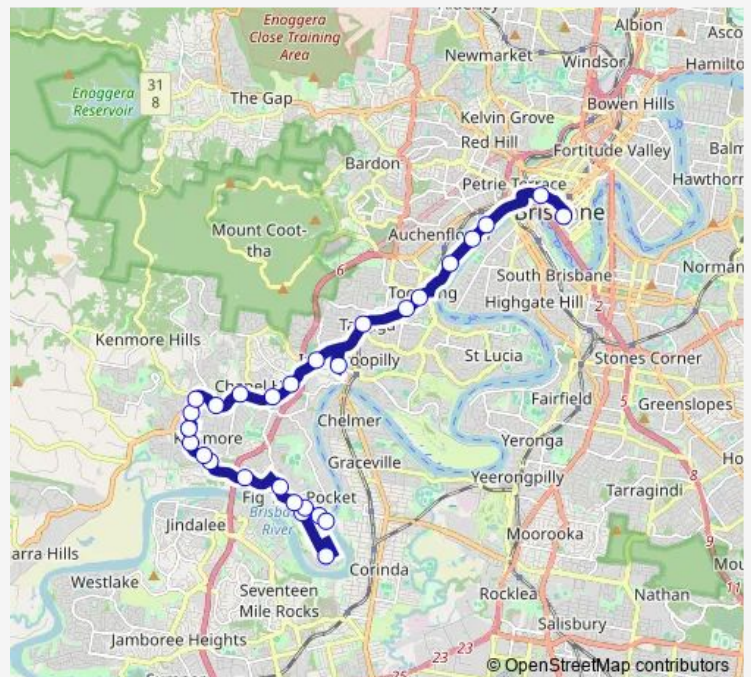

Roma Street busway, platform 1

Coronation Dr at Cribb Street, stop 4

Coronation Dr at Auchenflower, stop 7

Coronation Dr at Wesley Hospital, stop 9

High St at Toowong, stop 14a

Moggill Rd at Bbc, stop 16

Moggill Rd at Taringa, stop 19

Cultural — Fig Tree Pocket Rd at Mandalay, stop 44

Monday 08:32-22:54

Tuesday 08:43-22:54

Wednesday 08:43-22:54

Thursday 08:43-22:54

Friday 08:43-22:54

Saturday 08:37-22:39

Sunday 08:32-20:35

Route info

Direction: Cultural

Stops: 26

Trip Duration: 0 hour 50 min

430 — Fig Tree Pocket - City Express

Kenmore Rd at Norman Street

Fig Tree Pocket Rd at Thiesfield Street, stop 38

Fig Tree Pocket Rd at Cubberla Street, stop 40

Moggill Rd at Bbc, stop 16

High St at Toowong, stop 14 (temp relocation)

Coronation Dr at Wesley Hospital, stop 9

Coronation Dr at Auchenflower, stop 7

Coronation Dr at Cribb Street, stop 5/4

Roma Street busway, platform 2