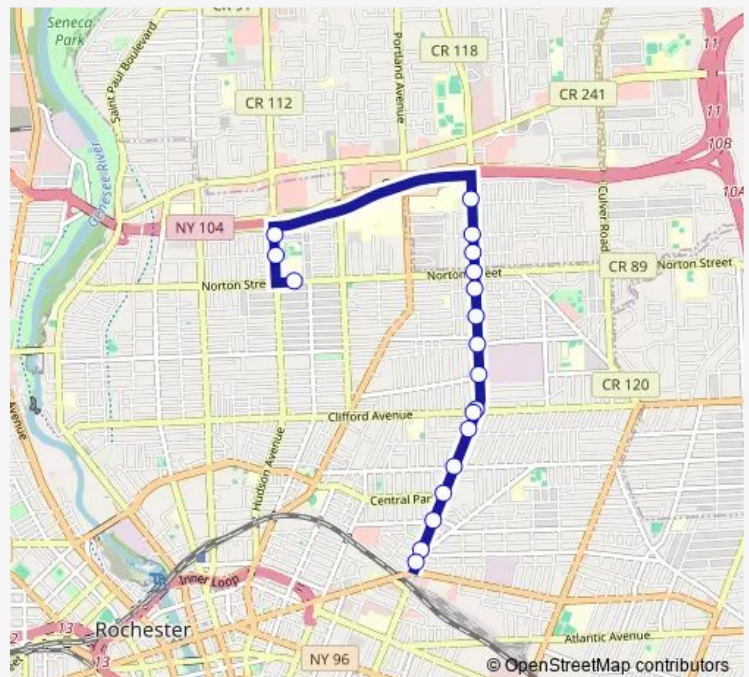

Franklin High School

Route schedule

Goodman & Hayward — Franklin High School

Monday 06:56

Tuesday 06:56

Wednesday 06:56

Thursday 06:56

Friday 06:56

Saturday —

Sunday —

Route info

Direction: Goodman & Hayward

Stops: 19

Trip Duration: 0 hour 19 min

430 — N Goodman/Norton

Direction

Franklin High School — Goodman & Hayward

19 stops

[Open route schedule](#)

Franklin High School

Hudson & Nester

Hudson & Dunn

Goodman & Dix

Goodman & Baker

Monday 14:40

Tuesday 14:40

Wednesday 14:40

Thursday 14:40

Friday 11:10-14:40

Saturday —

Sunday —

Route info