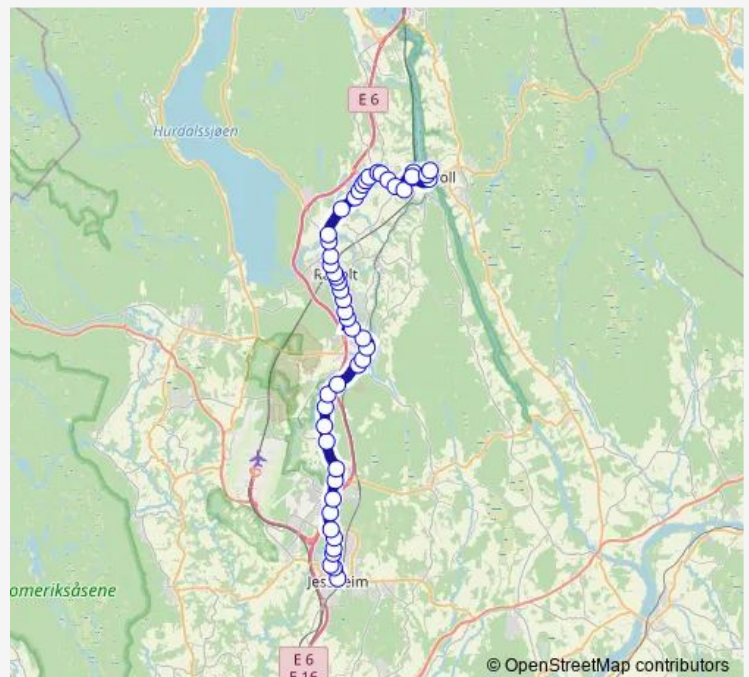

Håpet

Eidsvoll verk stasjon

Route schedule

Vilberg — Jessheim stasjon

Monday 04:40-23:15

Tuesday 04:40-23:15

Wednesday 04:40-23:15

Thursday 04:40-23:15

Friday 04:40-23:15

Saturday 05:15-23:15

Sunday 05:15-23:15

Route info

Direction: Vilberg

Stops: 48

Trip Duration: 0 hour 51 min

430 — Eidsvoll - Jessheim

Saturday 03:38

Sunday 03:38

Route info

Direction: Vilberg

Stops: 48

Trip Duration: 0 hour 50 min

Sandhølet

Ladderud