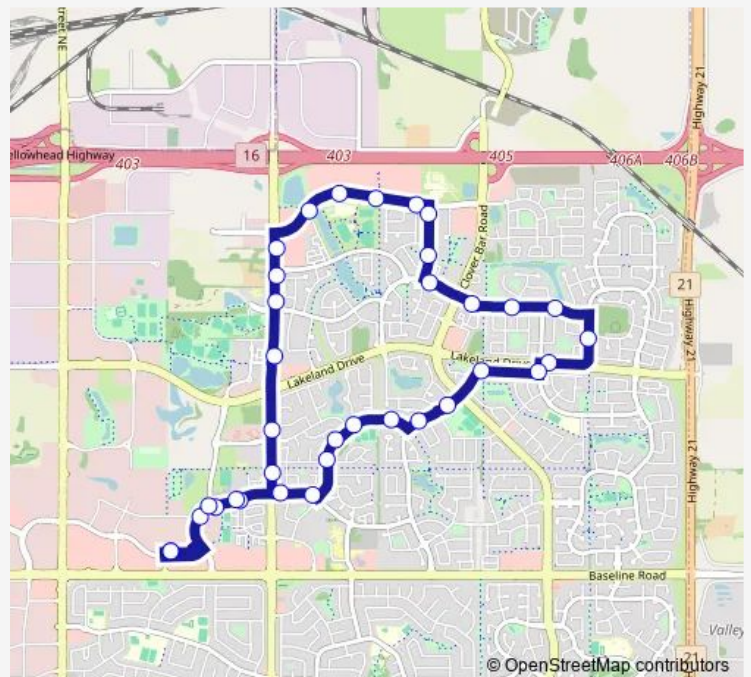

Emerald Dr & Ebony Blvd

Emerald Dr & Abj

Emerald Dr & Ellesmere Ln

Emerald Dr & Eton Blvd

Eton Blvd & Emerald Dr

Eton Blvd & Essex Wy

Aspen Tr & Eton Blvd

Summerwood Blvd & Clover Bar Rd

Summerwood Blvd & Summerland Wy

Summerwood Blvd & Summercourt Rd

Summerland Dr & Suncrest Ln

Route schedule

Bethel Transit Terminal — Bethel Transit Terminal

Monday 05:52-18:15

Tuesday 05:52-18:15

Wednesday 05:52-18:15

Thursday 05:52-18:15

Friday 05:52-18:15

Saturday —

Sunday —

Route info

Direction: Bethel Transit Terminal

Stops: 35

Trip Duration: 0 hour 25 min