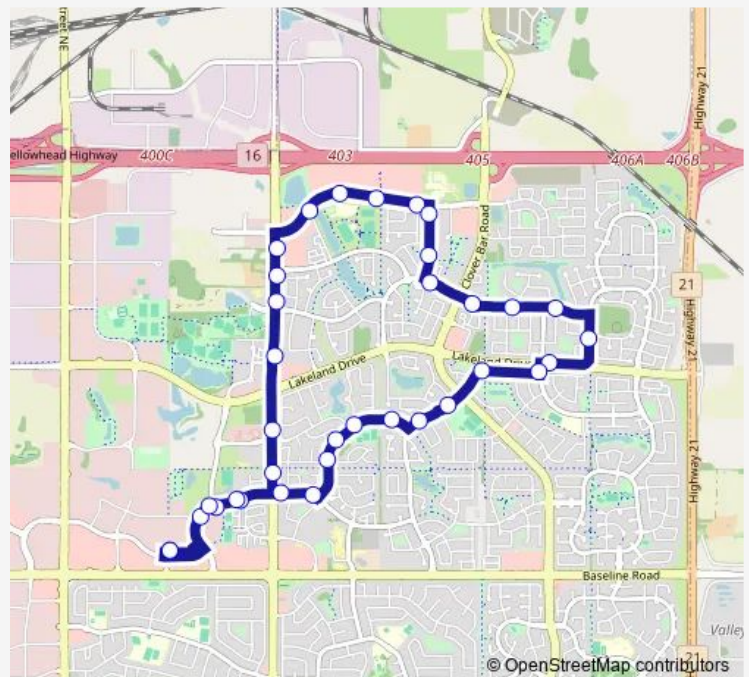

Emerald Dr & Ebony Blvd

Emerald Dr & ABJ

Emerald Dr & Ellesmere Ln

Emerald Dr & Eton Blvd

Eton Blvd & Emerald Dr

Eton Blvd & Essex Wy

Aspen Tr & Eton Blvd

Summerwood Blvd & Clover Bar Rd

Summerwood Blvd & Summerland Wy

Summerwood Blvd & Summercourt Rd

Summerland Dr & Suncrest Ln

Route schedule

Bethel Transit Terminal — Bethel Transit Terminal

Monday 05:52-18:15

Tuesday 05:52-18:15

Wednesday 05:52-18:15

Thursday 05:52-18:15

Friday 05:52-18:15

Saturday —

Sunday —

Route info

Direction: Bethel Transit Terminal

Stops: 35

Trip Duration: 0 hour 25 min