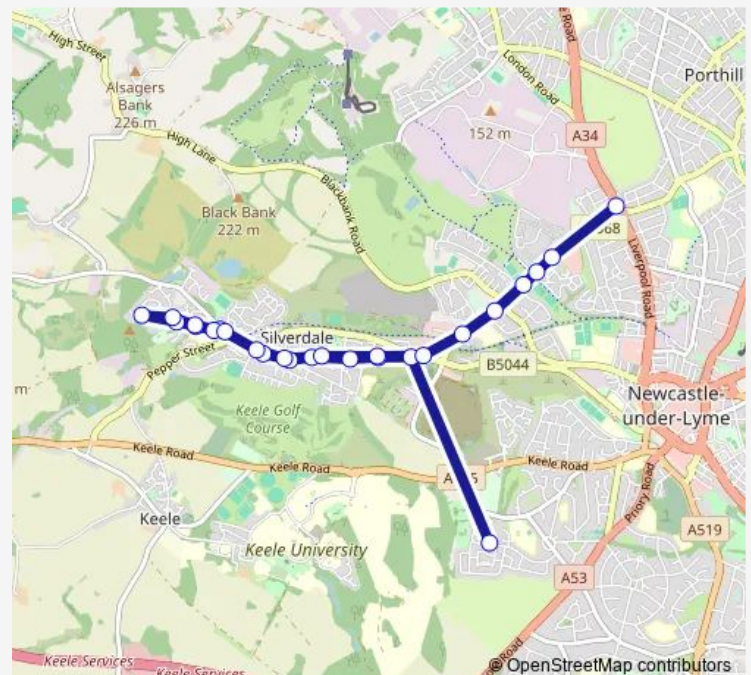

Thursday 15:25

Friday 15:25

Saturday —

Sunday —

Route info

Direction: Vichy Close

Stops: 26

Trip Duration: 0 hour 32 min

430

St Mary's Church

St Bernards Road

Weston Close

Milehouse Primary Care Centre

Lower Milehouse Lane

Direction

Shops — Vichy Close

27 stops

[Open route schedule](#)

Shops

Milehouse Primary Care Centre

Weston Close

St Bernards Road

St Mary's Church

Cherry Hill Lane

Thursday 08:03

Friday 08:03

Saturday —

Sunday —

Route info

Direction: Shops

Stops: 27

Trip Duration: 0 hour 32 min