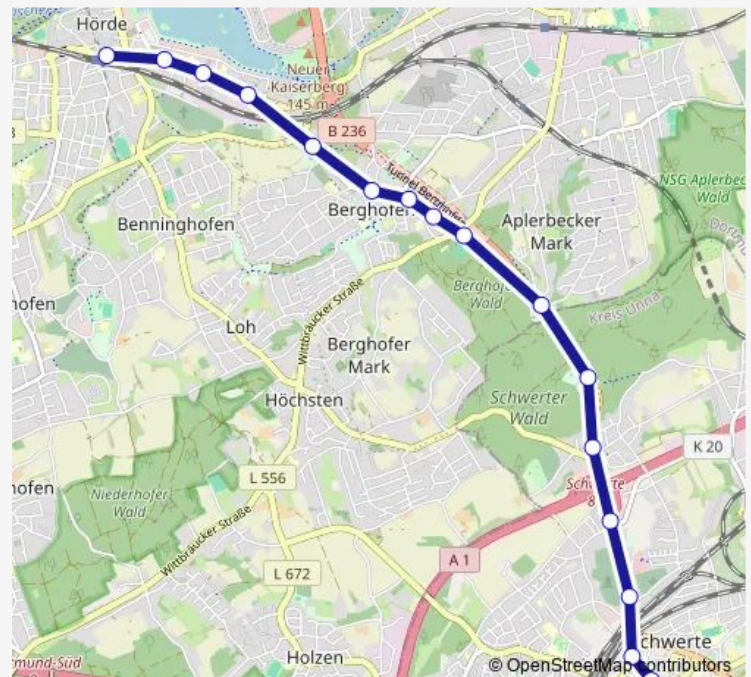

### Direction

undefined — undefined

0 stops

[Open route schedule](#)

### Route schedule

undefined — undefined

Monday	04:41
Tuesday	04:41
Wednesday	04:41
Thursday	04:41
Friday	04:41
Saturday	05:20
Sunday	—

### Route info

Direction:

Stops: 0

Trip Duration: — min

430

## Direction

Schwerte, Bahnhof — Dortmund Hörde Bf

18 stops

[Open route schedule](#)

Schwerte, Bahnhof

Schwerte, Sparkasse

Schwerte, Post

Schwerte, Hastingsallee