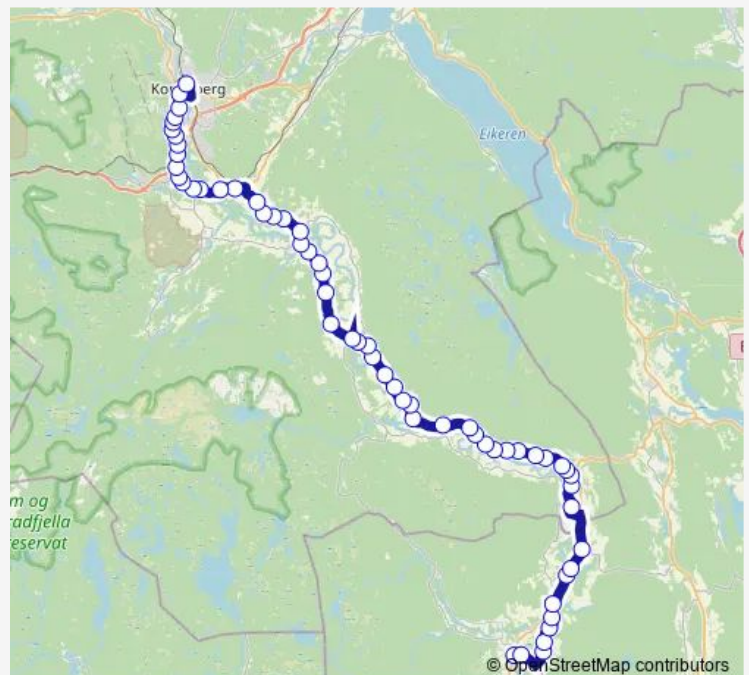

Rogstadtaiet

Sørby

Route schedule

Kongsberg knutepunkt — Svarstad bussgarasjen

Monday 14:35

Tuesday 14:35

Wednesday 14:35

Thursday 14:35

Friday 14:35

Saturday —

Sunday —

Route info

Direction: Kongsberg knutepunkt

Stops: 48

Trip Duration: 1 hour 18 min

■ 430 — Kongsberg - Svarstad