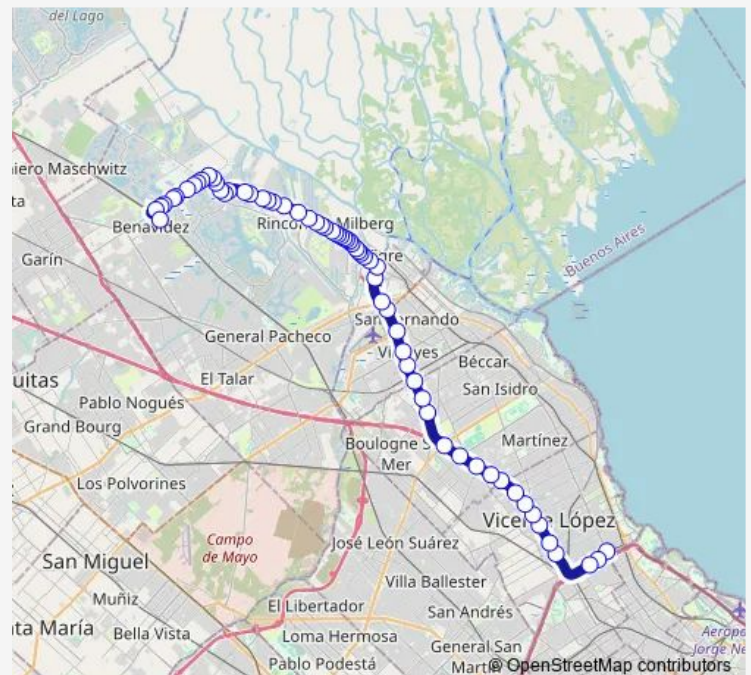

Bus 430 Jpbsas430

[Go to website](#)

Direction

Terminal Pte. Saavedra — Estación Benavidez

64 stops

[Open route schedule](#)

Terminal Pte. Saavedra

Platense

Ayacucho-Freire

Melo (Dársena Au.)

San Martín (Dársena Au.)

Malaver (Dársena Au.)

Ugarte (Dársena Au.)

Pelliza (Dársena Au.)

San Lorenzo (Dársena Au.)

Paraná (Dársena Au.)

Edison (Dársena Au.)

Fondo de la Legua (Dársena Au.)

Col. Este Panamericana y Thames

Col. Este Panamericana y Puente Marquez

Col. Este R. Tigre y Tomkinson

Col. Este R. Tigre y José Ingenieros

Col. Este R. Tigre y Uruguay

Col. Este R. Tigre y Carlos Casares

Col. Este R. Tigre y Avellaneda

Col. Este R. Tigre e Hipólito Yrigoyen

Col. Este R. Tigre y Juan B. Justo

Route schedule

Terminal Pte. Saavedra — Estación Benavidez

Monday 06:20-21:25

Tuesday 06:20-21:25

Wednesday 06:20-21:25

Thursday 06:20-21:25

Friday 06:20-21:25

Saturday 06:55-20:25

Sunday 09:00-16:30

Route info

Direction: Terminal Pte. Saavedra

Stops: 64

Trip Duration: 0 hour 59 min

430 — Jpbsas430

BusMaps