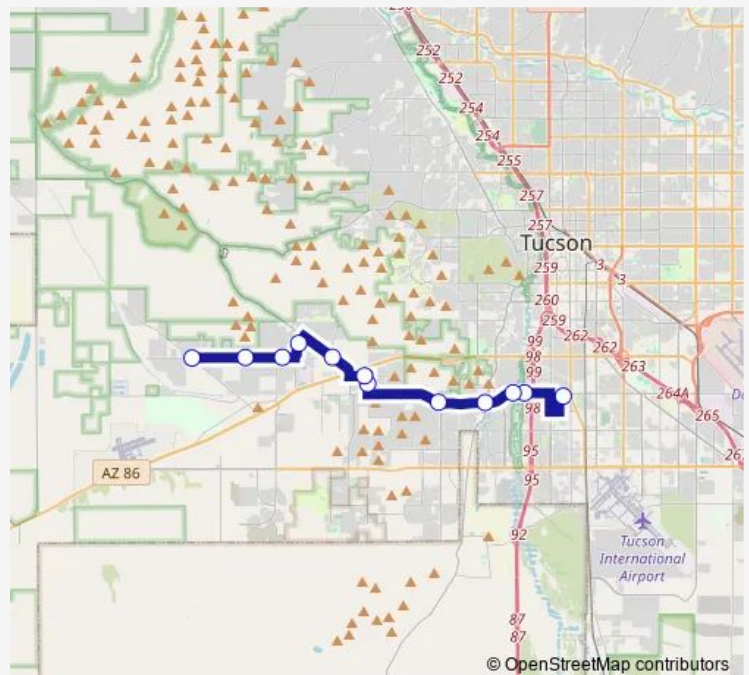

SS/Bopp Rd/Shiela Ave (Ne)

SS/Bopp/Aldon (Ne)

SS/Bopp Rd/San Joaquin Rd (Se)

Route schedule

SS/Laos Transit Center — SS/Bopp Rd/San Joaquin Rd (Se)

Monday 05:57-17:57

Tuesday 05:57-17:57

Wednesday 05:57-17:57

Thursday 05:57-17:57

Friday 05:57-17:57

Saturday —

Sunday —

Route info

Direction: SS/Laos Transit Center

Stops: 12

Trip Duration: 0 hour 39 min

Direction

SS/Bopp Rd/San Joaquin Rd (Se) — SS/Laos Transit Center

17 stops

[Open route schedule](#)

SS/Bopp Rd/San Joaquin Rd (Se)

SS/Bopp/Hogan (Sw)

SS/Cmo Verde/Bopp Rd (Sw)

SS/Cmo Verde/Michigan (Nw)

SS/Cmo Verde/Oklahoma (Sw)

SS/Cmo Verde/Drexel (Sw)

SS/Drexel/Rafter Rd (Se)

SS/Sunset Av/Louisiana (Sw)

SS/Sheridan Ave/Idaho (Se)

SS/Irvington Rd/Butts Rd (Se)

SS/Irvington/Joseph (Se)

SS/Irvington/Camino de Oeste (Se)