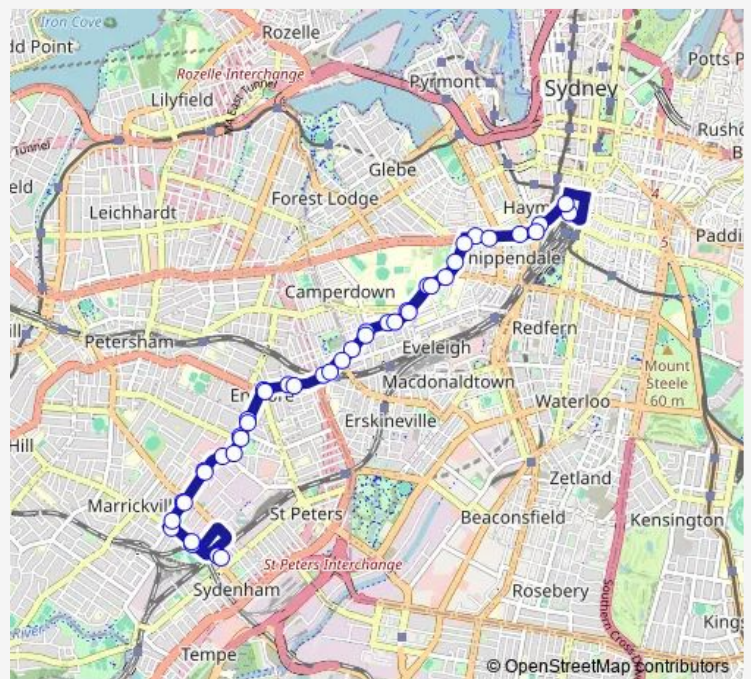

### Route schedule

Sydenham Station, Burrows Av, Stand A — Sydenham Station, Gleeson Av, Stand E

Monday 06:38-19:14

Tuesday 06:38-19:14

Wednesday 06:38-19:14

Thursday 06:38-19:14

Friday —

Saturday 08:01-19:16

Sunday 08:09-19:04

### Route info

Direction: Sydenham Station, Burrows Av, Stand A

Stops: 42

Trip Duration: 1 hour 1 min

430 — Sydenham to Central Railway Square (Loop Service)

Central Station, Eddy Av, Stand D

Pitt St Opp Barlow St

## Route info

Direction: Sydenham Station, Burrows Av, Stand A

Stops: 42

Trip Duration: 1 hour 1 min

City Rd Opp Victoria Park

City Rd After Cleveland St

University Of Sydney, City Rd

King St Opp Carillon Av