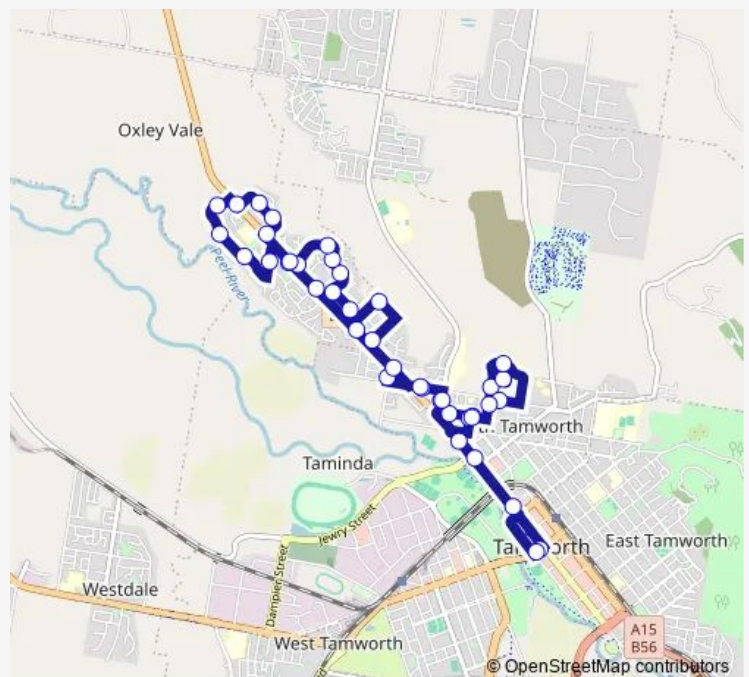

Johnston St Before Peel St

Ingenia Gardens, Swan St

Peel St At Swan St

Peel St After Conimbla Cres

Yarmouth Pde After Manilla Rd

Yarmouth Pde At Fiona St

Yarmouth Pde At Alexandra St

Route schedule

Route info

Direction: The Atrium Shopping Centre, Kable Av

Stops: 59

Trip Duration: 0 hour 42 min

Yarmouth Pde At Lesley St

Lesley St At Brolga Cres

Brolga Way At Brolga Cres

Brolga Way At Lemon Gums Dr

Jewry St After Marius St

Joe Maguires Pub, Peel St

Peel St Before O'Connell St

Peel St Before Darling St

The Atrium Shopping Centre, Kable Av

Direction

Stand G Brisbane St — Brisbane St At Kable Av

40 stops