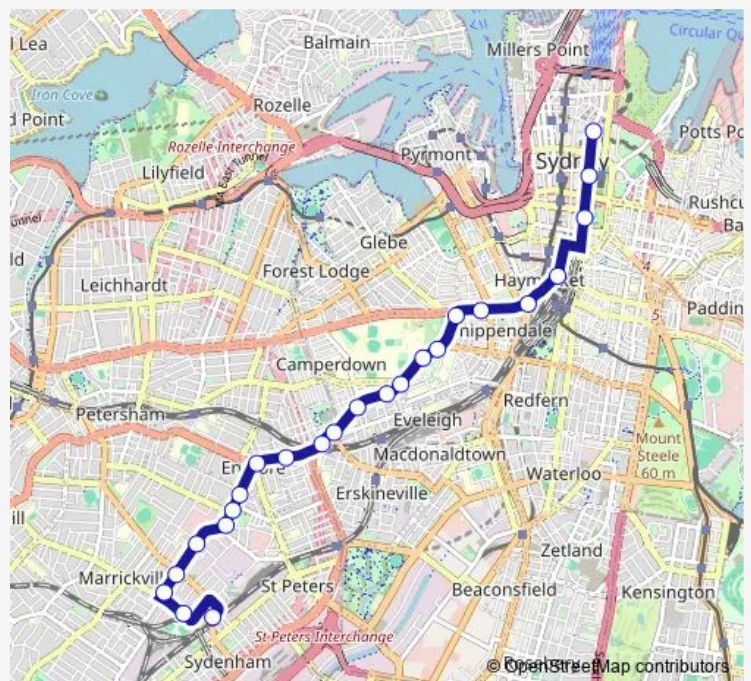

Route schedule

Martin Place Station, Elizabeth St, Stand G — Gleeson Av At Burrows Av

Monday	—
Tuesday	06:23-20:42
Wednesday	06:23-20:42
Thursday	06:23-20:42
Friday	06:23-20:42
Saturday	—
Sunday	—

Route info

Direction: Martin Place Station, Elizabeth St, Stand G

Stops: 24

Trip Duration: 0 hour 41 min

Victoria Rd Before Marrickville Rd

Marrickville Rd At Barclay St

Gleeson Av At Burrows Av

## Route info

Direction: Martin Place Station, Elizabeth St, Stand G

Stops: 24

Trip Duration: 0 hour 42 min

## Route info

Direction: Sydenham Station, Burrows Av, Stand A

Stops: 25

Trip Duration: 0 hour 39 min

430 Bus time schedules and route maps are available in an offline PDF at [busmaps.com](https://busmaps.com). Use the [busmaps.com](https://busmaps.com) website to see live bus times, train schedule or subway schedule, and step-by-step directions for all public transit in Sydney