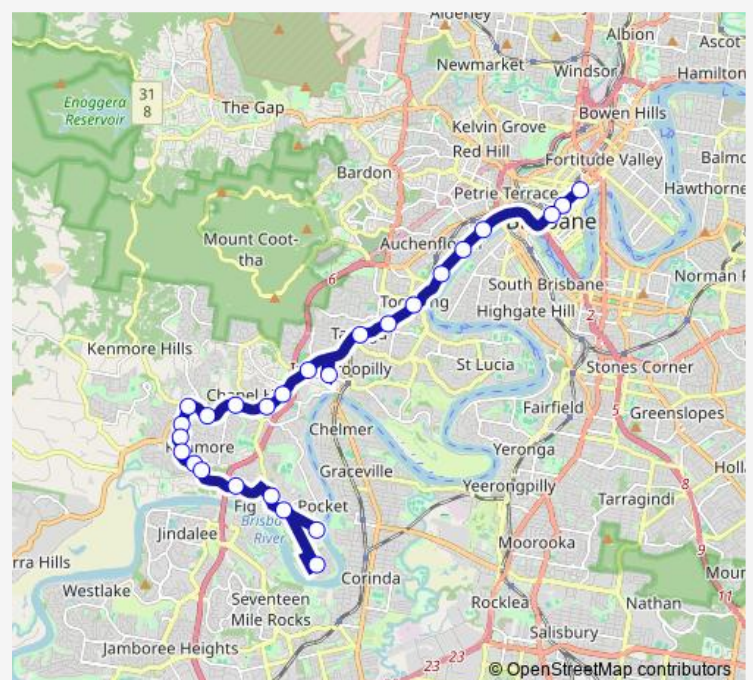

Coronation Dr at Wesley Hospital, stop 9

Coronation Dr at Auchenflower, stop 7

Route schedule

Fig Tree Pocket Rd at Mandalay, stop 44 — Adelaide Street Stop 28 near Hutton Lane

Monday	08:37-21:32
Tuesday	08:37-21:32
Wednesday	08:37-21:32
Thursday	08:37-21:32
Friday	08:37-21:32
Saturday	07:18-21:18
Sunday	08:18-20:18

Route info

Direction: Fig Tree Pocket Rd at Mandalay, stop 44

Stops: 25

Trip Duration: 0 hour 42 min

430 — Fig Tree Pocket - City Express

Coronation Dr at Cribb Street, stop 5/4

North Quay Stop 106 near Herschel St

Adelaide Street Stop 22 near City Hall

Adelaide Street Stop 28 near Hutton Lane

Direction

Ann Street Stop 5 at Orient Hotel — Fig Tree Pocket Rd at Mandalay, stop 44

26 stops

[Open route schedule](#)

Ann Street Stop 5 at Orient Hotel

Ann Street Stop 7 at Anzac Square

Ann Street Stop 10 at King George Square

Coronation Dr at Cribb Street, stop 4

Coronation Dr at Auchenflower, stop 7

Coronation Dr at Wesley Hospital, stop 9

High St at Toowong, stop 14a