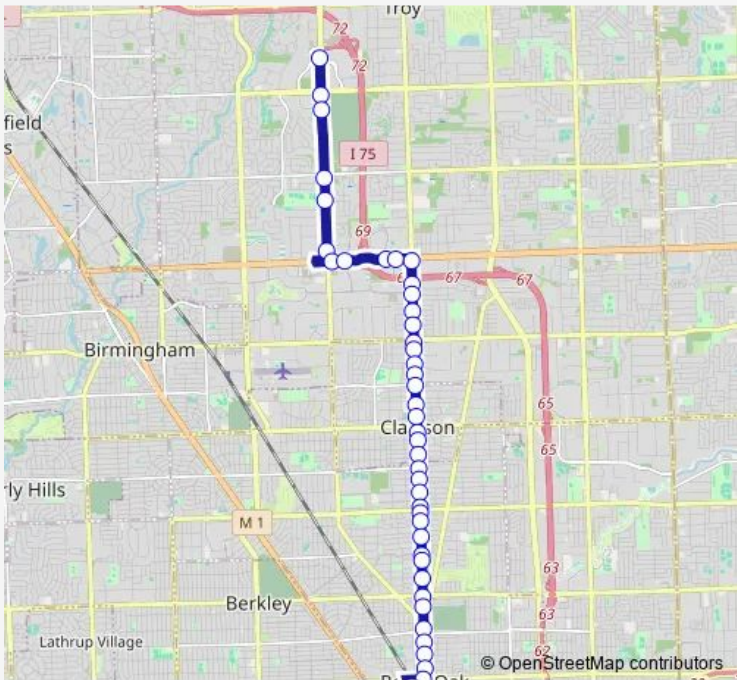

Bus 430 Main Street-BIG Beaver

[Go to website](#)

Direction
 Crooks + Corporate — Royal OAK Transit Center
 43 stops
[Open route schedule](#)

- Crooks + Corporate
- Crooks + Long Lake
- Crooks + Investment Dr
- Crooks + Wattles
- Crooks + Mcmanus Dr
- Crooks + Wilshire
- BIG Beaver + Crooks
- BIG Beaver + Troy Center Rd
- BIG Beaver + Civic Center Dr
- BIG Beaver + Spencer Dr
- Livernois + BIG Beaver
- Livernois + Starr Dr
- Livernois + Kirts
- Livernois + Regents Ns
- Livernois + Cloverridge
- 15 Mile RD + Main
- Main ST + Council
- Main ST + Leroy
- Main ST + Knollwood Blvd
- Main ST + W Elmwood
- Main ST + Clawson City H

Route schedule
 Crooks + Corporate — Royal OAK Transit Center

Monday	06:10-21:10
Tuesday	06:10-21:10
Wednesday	06:10-21:10
Thursday	06:10-21:10
Friday	06:10-21:10
Saturday	—
Sunday	—

Route info
 Direction: Crooks + Corporate
 Stops: 43
 Trip Duration: 0 hour 26 min

430 — Main Street-BIG Beaver **BusMaps**

Main + Broadacre AVE Ns

Main ST + W Jefferson

Main ST + E Tacoma Blvd

Main ST + Tecumseh

Main ST + Normandy

Main ST + W Sunnybrook D

Main ST + Lexington Blvd

Main ST + Knollwood

Main ST + X From Leroy

15 Mile RD + Main

Livernois + Vermont

Route schedule

Royal OAK Transit Center — Corporate DR & Crooks Nw

Monday 06:18-21:18

Tuesday 06:18-21:18