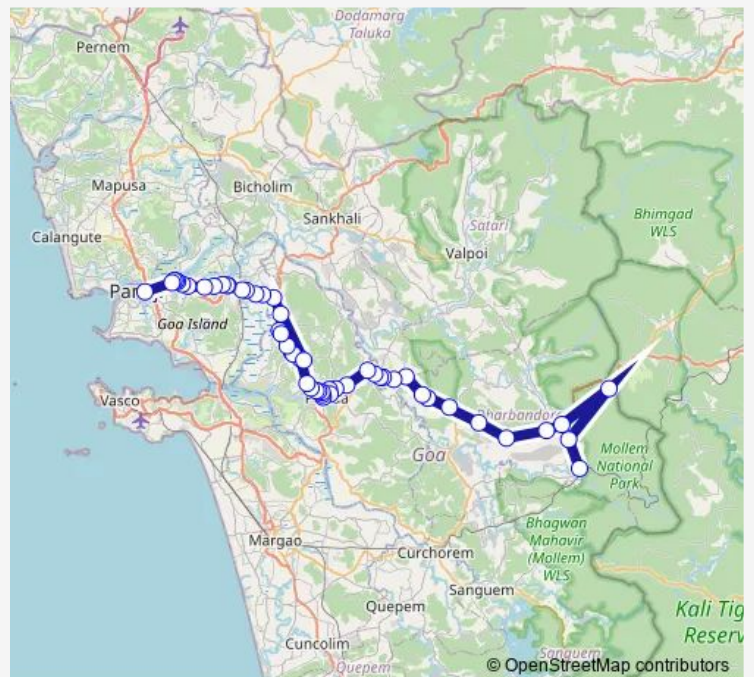

Route schedule

Collem — Panaji KTC Bus Stand

Monday	06:45
Tuesday	06:45
Wednesday	06:45
Thursday	06:45
Friday	06:45
Saturday	06:45
Sunday	06:45

Route info

Direction: Collem

Stops: 53

Trip Duration: 2 hour 15 min