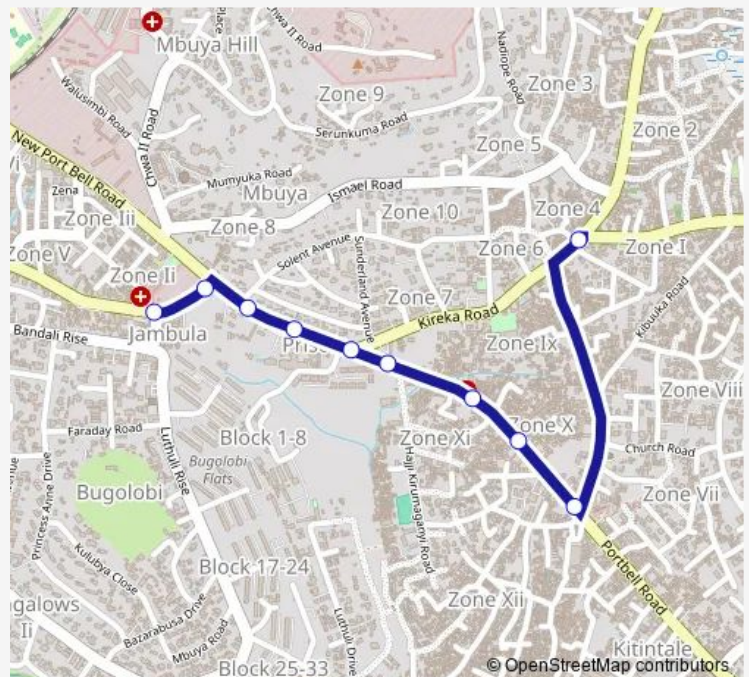

### Direction

Bugolobi Market — Kunya

10 stops

[Open route schedule](#)

Bugolobi Market

Bugolobi Junction

Portbell Rd - Solent Ave Jct

Silver Springs Hotel

### Route schedule

Bugolobi Market — Kunya

Monday 06:30-19:00

Tuesday 06:30-19:00

Wednesday 06:30-19:00

Thursday 06:30-19:00

Friday 06:30-19:00

Saturday 06:30-19:00

### Route info

Direction: Bugolobi Market

Stops: 10

Trip Duration: 0 hour 13 min

KA158 — Bugolobi-Kunya Stage

KA158 Bus time schedules and route maps are available in an offline PDF at [busmaps.com](https://busmaps.com). Use the [busmaps.com](https://busmaps.com) website to see live bus times, train schedule or subway schedule, and step-by-step directions for all public transit in Kampala