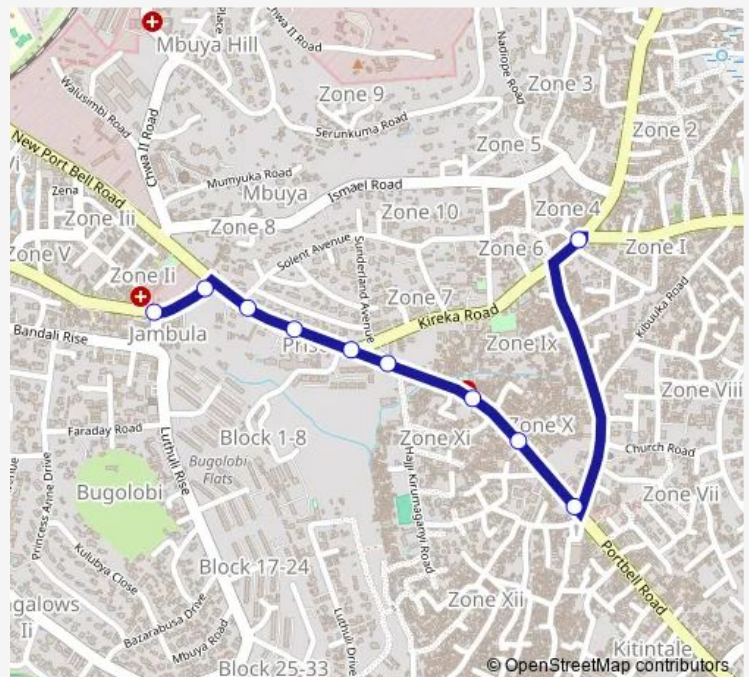

Bus Ka158 Bugolobi-Kunya Stage

[Go to website](#)

Direction

Bugolobi Market — Kunya

10 stops

[Open route schedule](#)

Bugolobi Market

Bugolobi Junction

Route schedule

Bugolobi Market — Kunya

Monday 06:30-19:00

Tuesday 06:30-19:00

Wednesday 06:30-19:00

Thursday 06:30-19:00

Friday 06:30-19:00

Saturday 06:30-19:00

Sunday 06:30-19:00

Route info

Direction: Bugolobi Market

Stops: 10

Trip Duration: 0 hour 15 min

■ Ka158 — Bugolobi-Kunya Stage

Ka158 Bus time schedules and route maps are available in an offline PDF at busmaps.com. Use the busmaps.com website to see live bus times, train schedule or subway schedule, and step-by-step directions for all public transit in Kampala