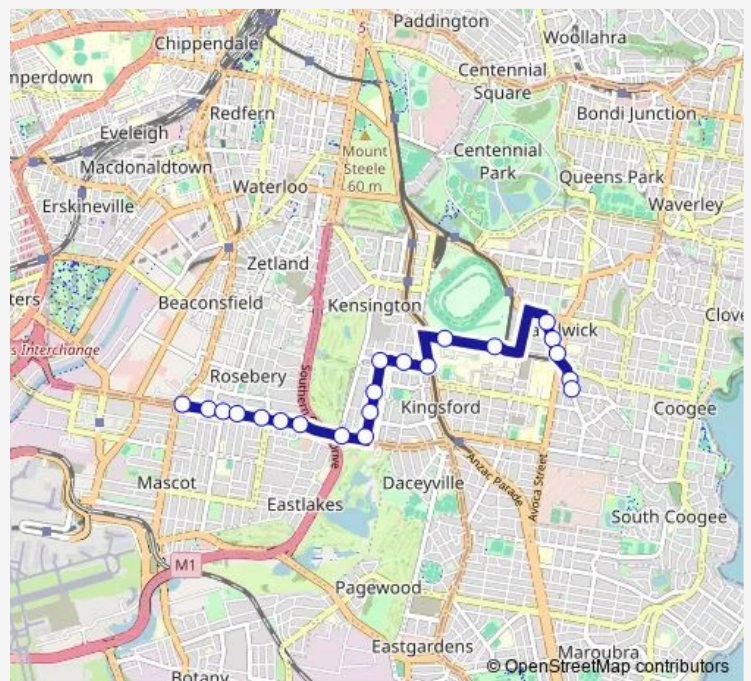

Belmore Rd After Alison Rd

Royal Randwick Shopping Centre, Belmore Rd

Belmore Rd At Avoca St

Perouse Rd At Aeolia St

Route schedule

Gardeners Road Public School, Gardeners Rd — Perouse Rd At St Paul St

Monday 07:34

Tuesday 07:34

Wednesday 07:34

Thursday 07:34

Friday 07:34

Saturday —

Sunday —

Route info

Direction: Gardeners Road Public School, Gardeners Rd

Stops: 21

Trip Duration: 0 hour 24 min

655e — Brigidine College Randwick to Gardeners and Botany Rds

Direction

Perouse Rd At Soudan St — Gardeners Rd Opp Gardeners Road Public School

21 stops

[Open route schedule](#)